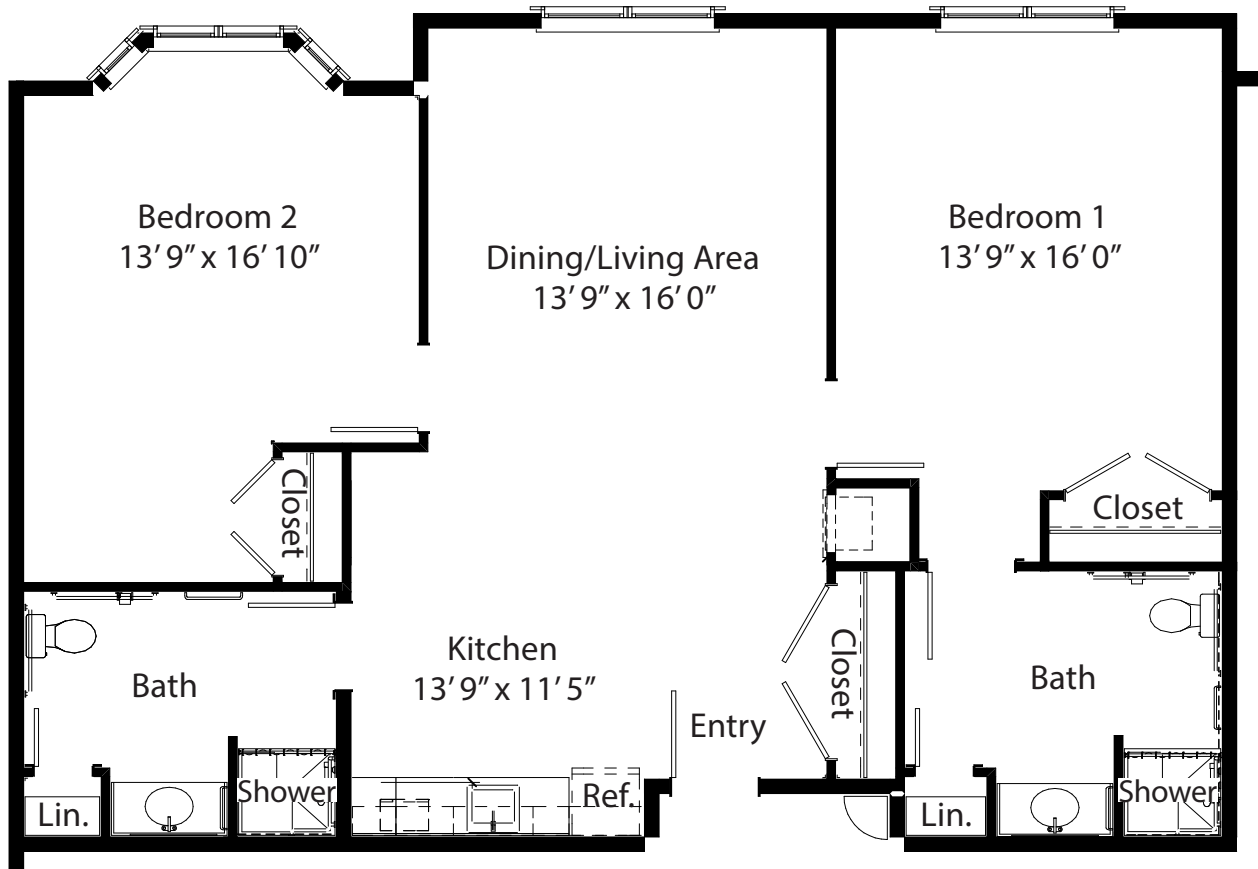

OAK CREEK

The Emerald
2 Bedroom, 2 Bath - 1,188 sq. ft.

THE GROVE - ASSISTED LIVING

oakparkplace.com | (414) 574-4500
1980 W. Rawson Avenue, Oak Creek, WI 53154

Final dimensions and configurations may vary from this plan.