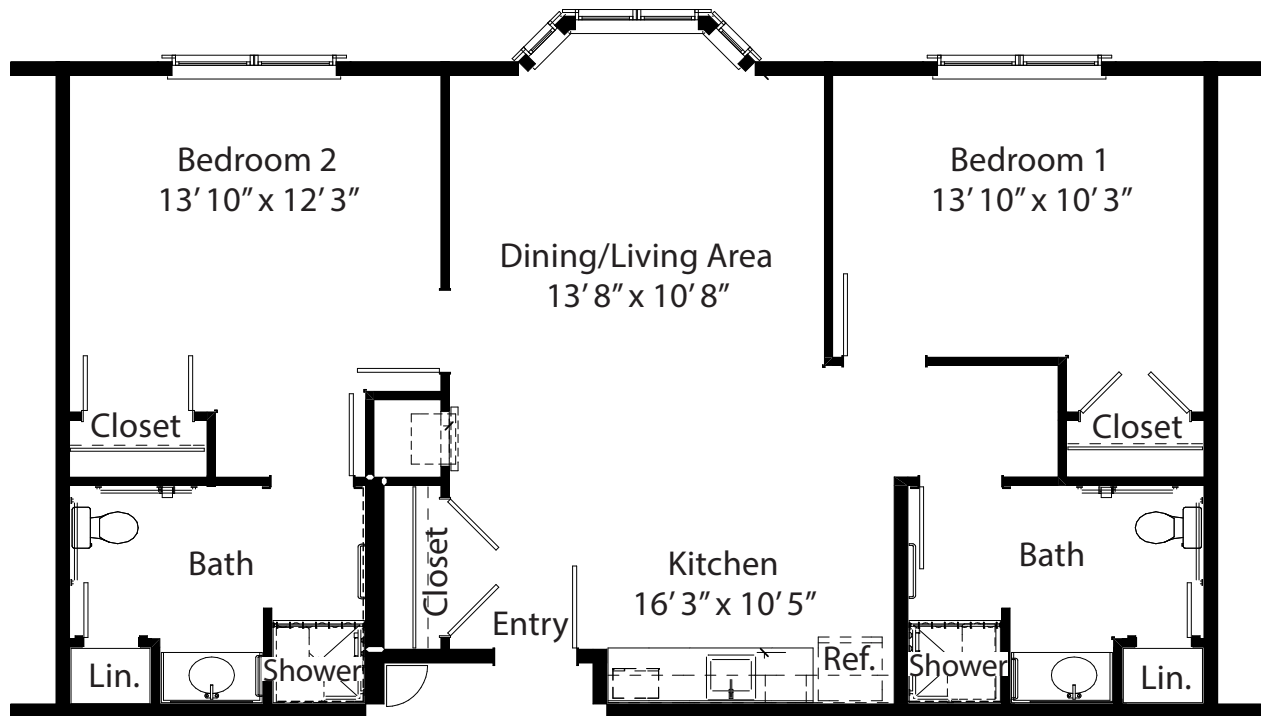

# OAK CREEK

The Dallman  
2 Bedroom, 2 Bath - 1,005 sq. ft.

THE GROVE - ASSISTED LIVING

[oakparkplace.com](http://oakparkplace.com) | (414) 574-4500

1980 W. Rawson Avenue, Oak Creek, WI 53154

*Final dimensions and configurations may vary from this plan.*