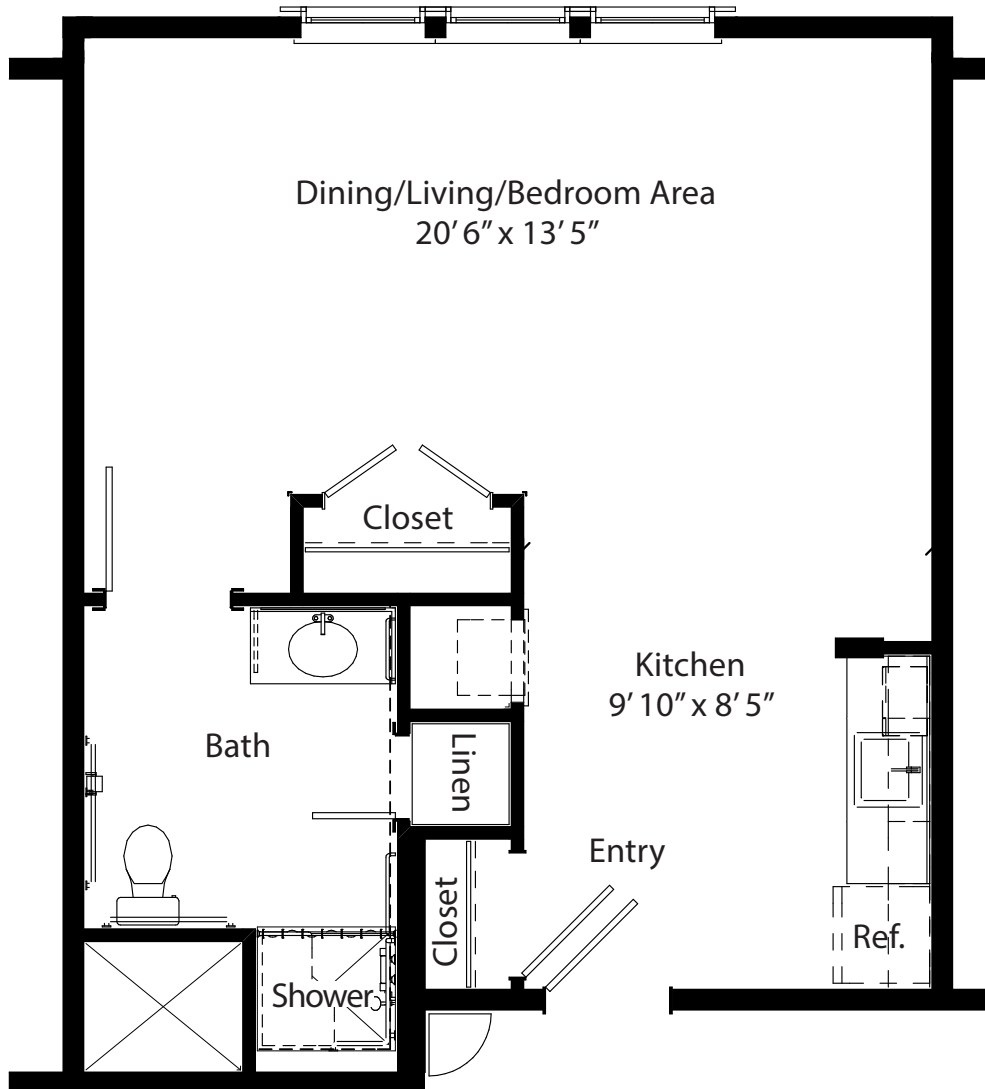

# OAK CREEK

The Drexel  
1 Bedroom, 1 Bath - 521 sq. ft.

THE GROVE - ASSISTED LIVING

[oakparkplace.com](http://oakparkplace.com) | (414) 574-4500  
1980 W. Rawson Avenue, Oak Creek, WI 53154

*Final dimensions and configurations may vary from this plan.*