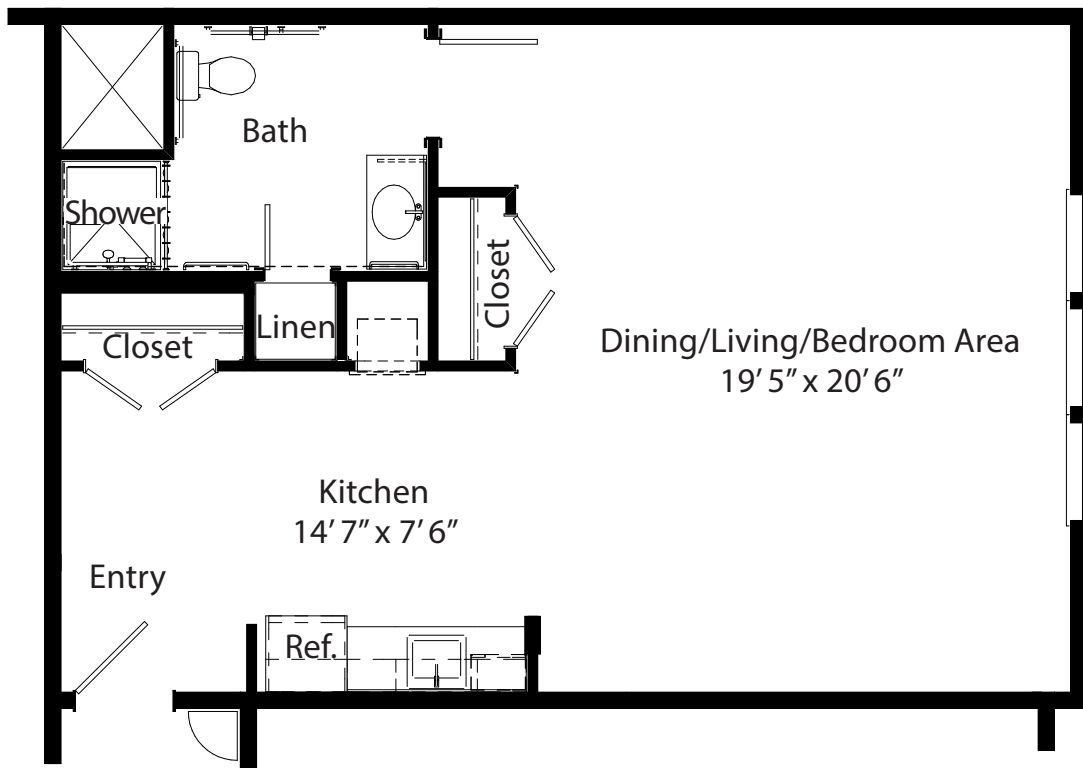

OAK CREEK

The Oak Leaf
1 Bedroom, 1 Bath - 675 sq. ft.

THE GROVE - ASSISTED LIVING

oakparkplace.com | (414) 574-4500

1980 W. Rawson Avenue, Oak Creek, WI 53154

Final dimensions and configurations may vary from this plan.