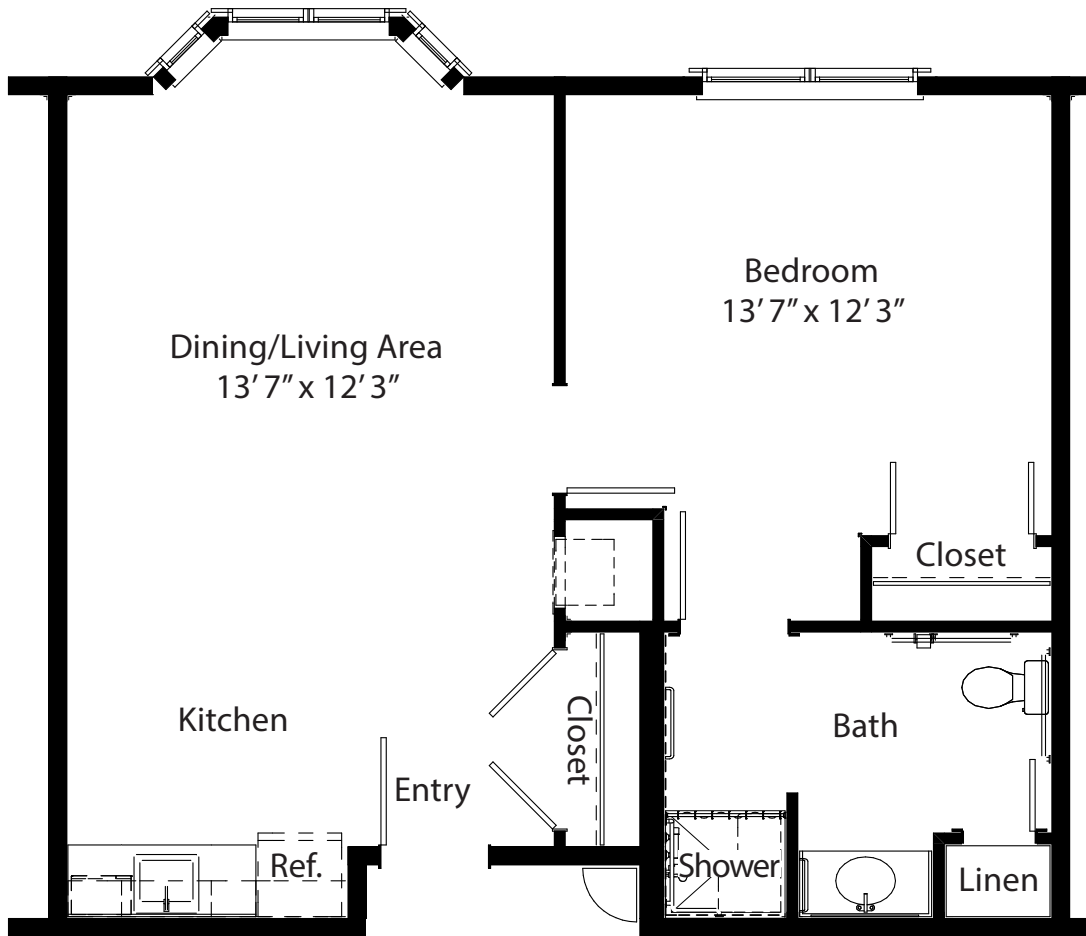

OAK CREEK

The Zimdar
1 Bedroom, 1 Bath - 668 sq. ft.

THE GROVE - ASSISTED LIVING

oakparkplace.com | (414) 574-4500
1980 W. Rawson Avenue, Oak Creek, WI 53154

Final dimensions and configurations may vary from this plan.