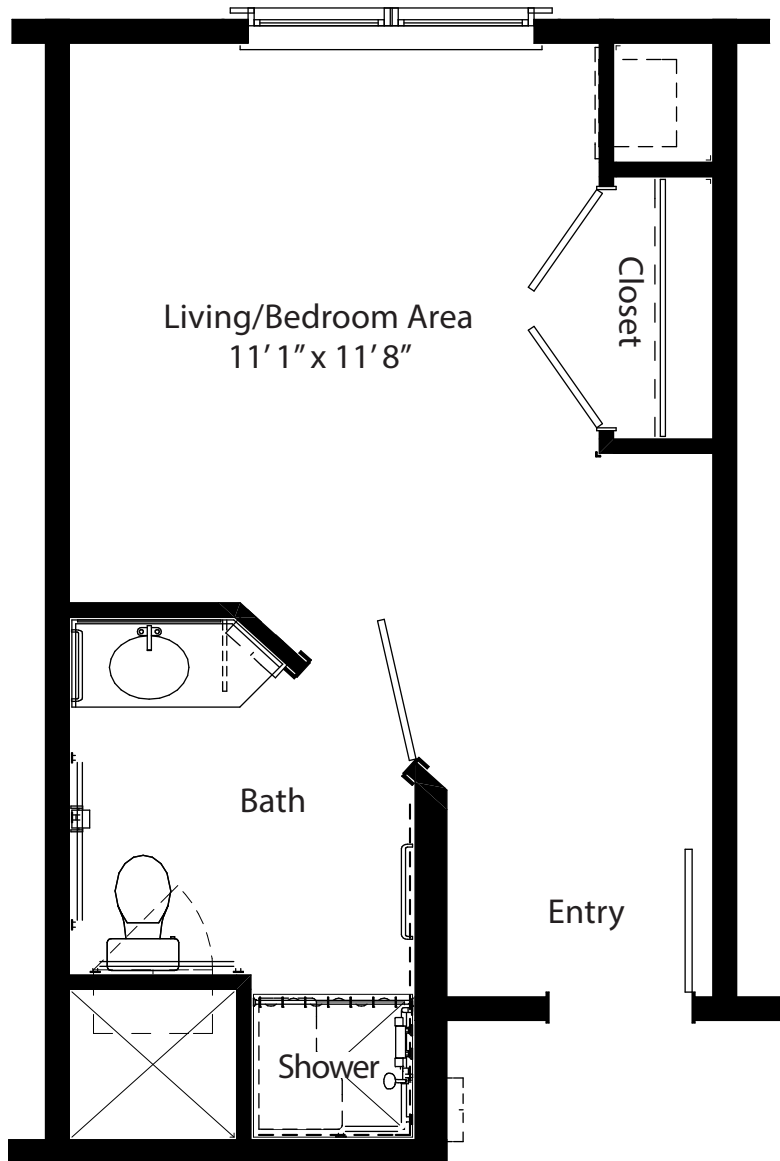

# OAK CREEK

The Mar  
Studio - 318 sq. ft.

AUTUMN LANE - MEMORY CARE

[oakparkplace.com](http://oakparkplace.com) | (414) 574-4500  
1980 W. Rawson Avenue, Oak Creek, WI 53154

*Final dimensions and configurations may vary from this plan.*