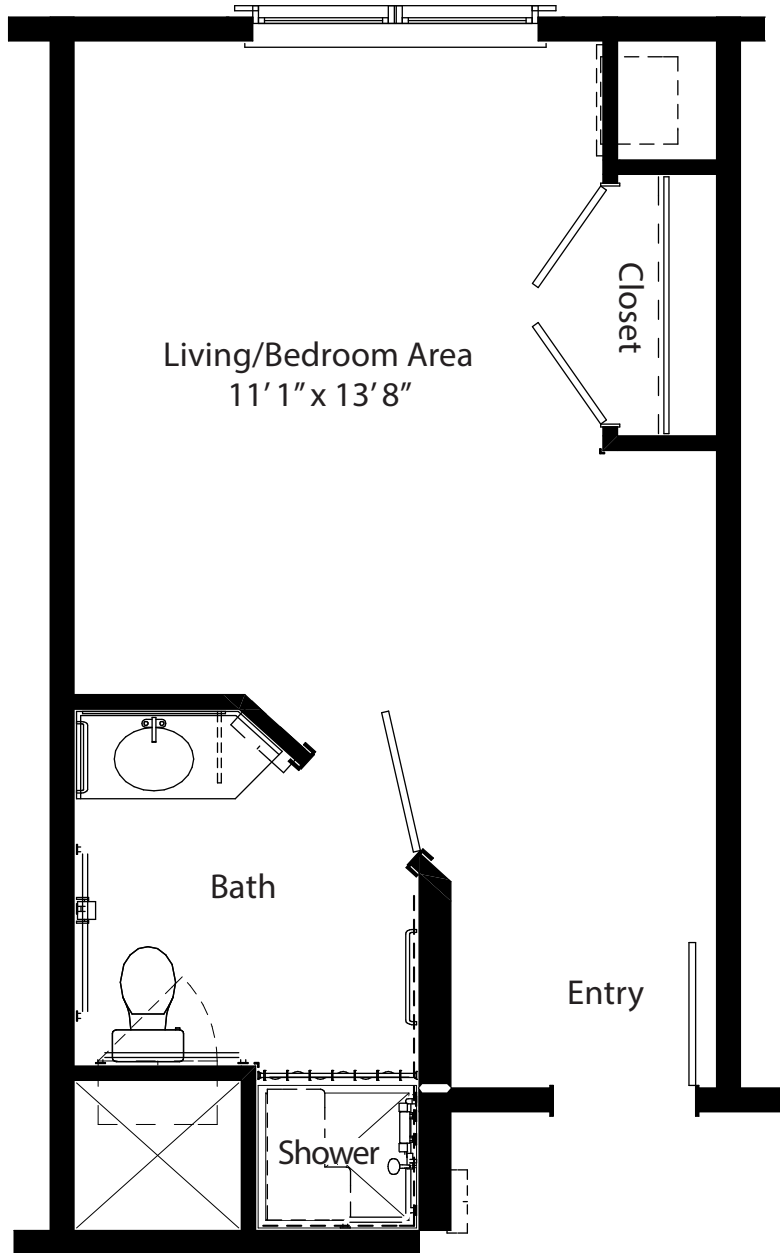

# OAK CREEK

The Honadel  
Studio - 347 sq. ft.

AUTUMN LANE - MEMORY CARE

[oakparkplace.com](http://oakparkplace.com) | (414) 574-4500  
1980 W. Rawson Avenue, Oak Creek, WI 53154

*Final dimensions and configurations may vary from this plan.*