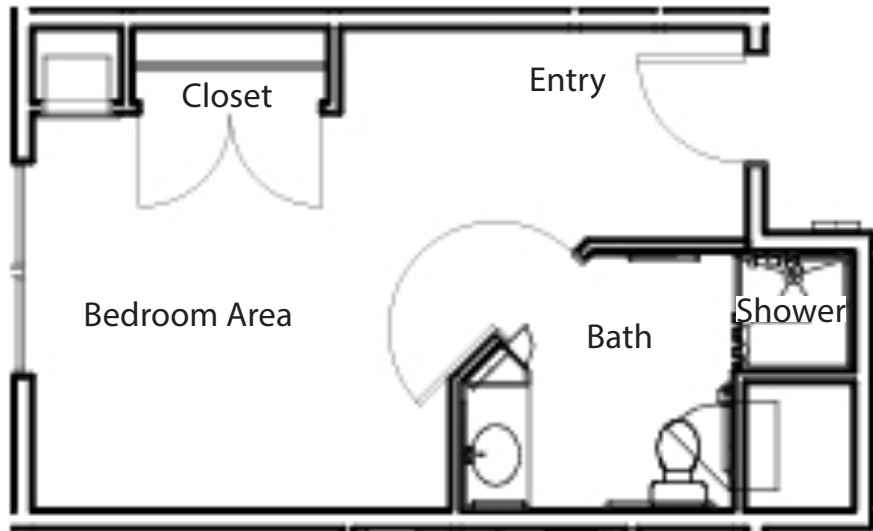

MENASHA

The Brambling
Studio - 318 sq. ft.

AUTUMN LANE - MEMORY CARE

oakparkplace.com | (920) 702-0000
2205 Midway Road, Menasha, WI 54915

Final dimensions and configurations may vary from this plan.