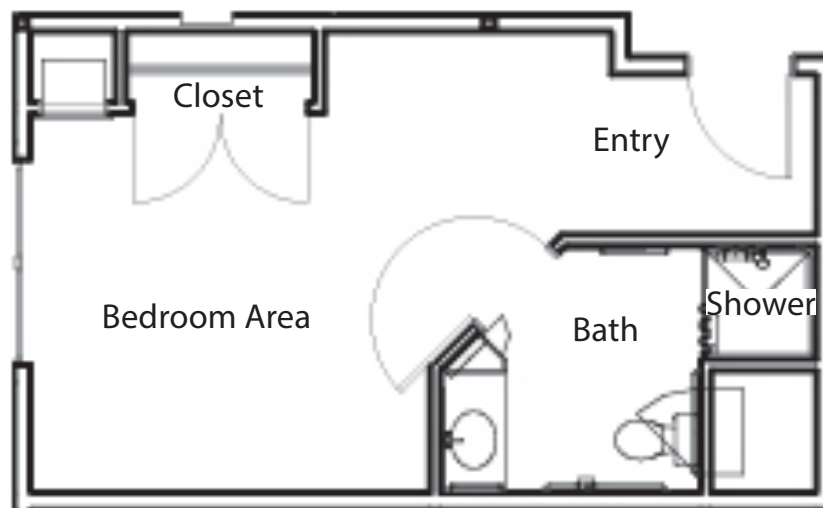

MENASHA

The Oriole
Studio - 330 sq. ft.

AUTUMN LANE - MEMORY CARE

oakparkplace.com | (920) 702-0000
2205 Midway Road, Menasha, WI 54915

Final dimensions and configurations may vary from this plan.