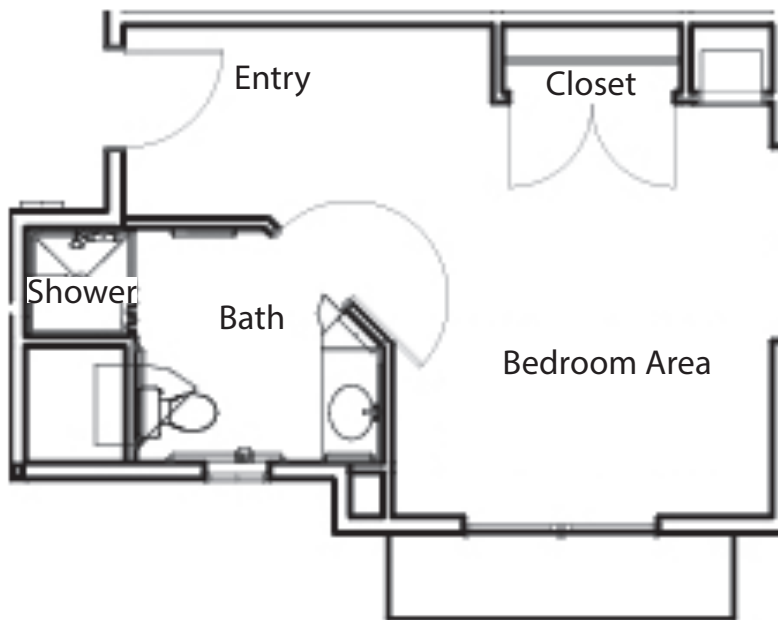

MENASHA

The Plover
Studio - 347 sq. ft.

AUTUMN LANE - MEMORY CARE

oakparkplace.com | (920) 702-0000
2205 Midway Road, Menasha, WI 54915

Final dimensions and configurations may vary from this plan.