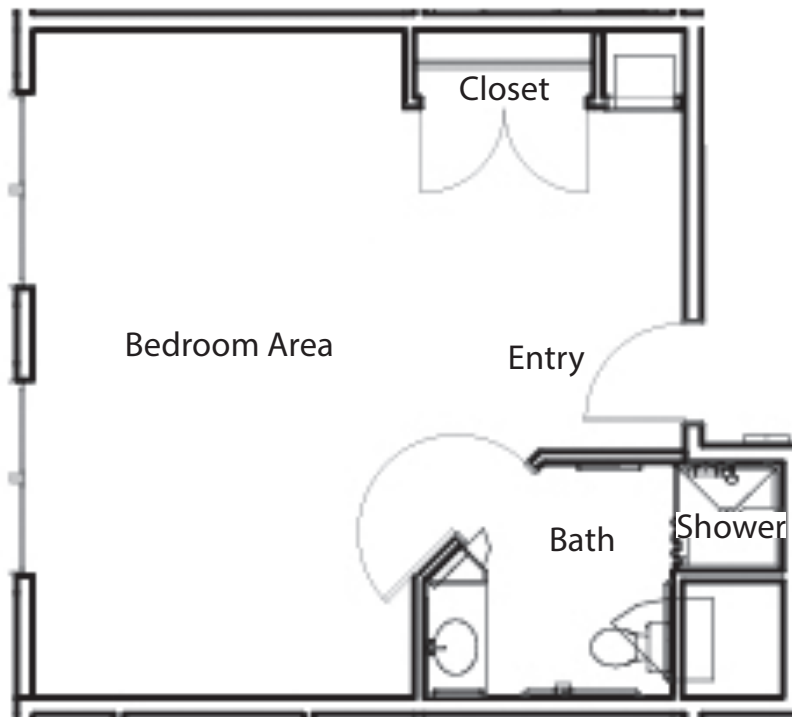

MENASHA

The Sandpiper
Studio - 465 sq. ft.

AUTUMN LANE - MEMORY CARE

oakparkplace.com | (920) 702-0000
2205 Midway Road, Menasha, WI 54915

Final dimensions and configurations may vary from this plan.