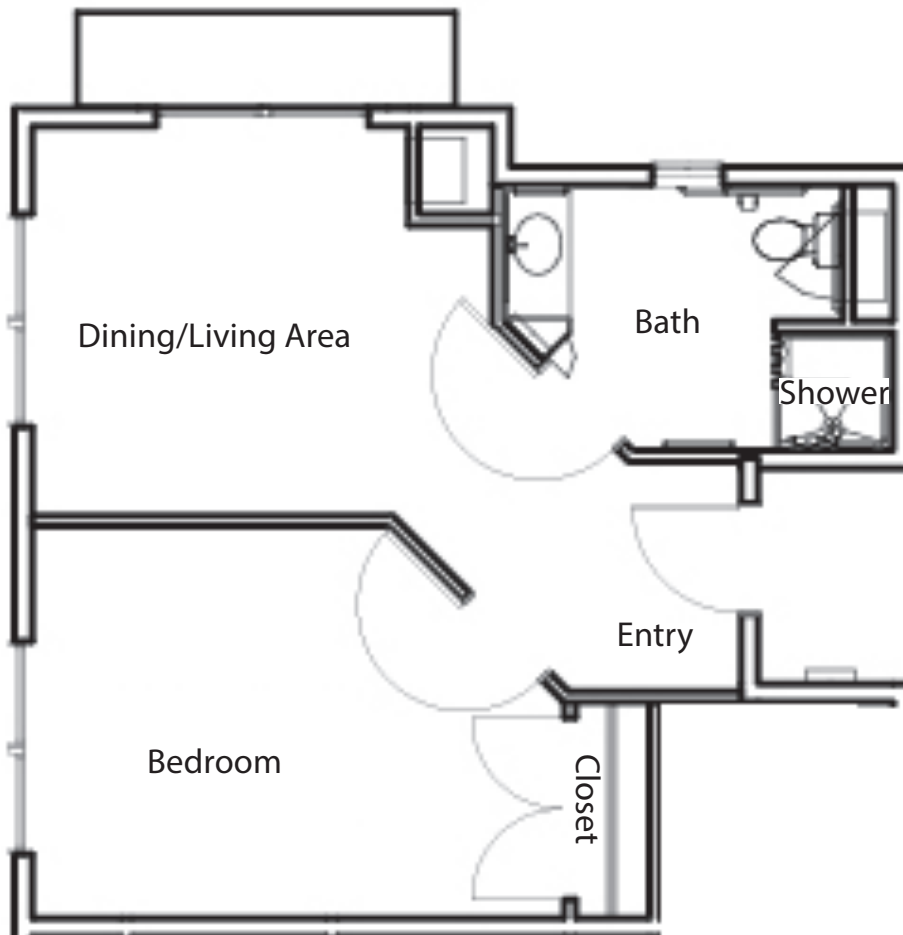

# MENASHA

The Turnstone  
1 Bedroom, 1 Bath - 564 sq. ft.

AUTUMN LANE - MEMORY CARE

[oakparkplace.com](http://oakparkplace.com) | (920) 702-0000  
2205 Midway Road, Menasha, WI 54915

*Final dimensions and configurations may vary from this plan.*