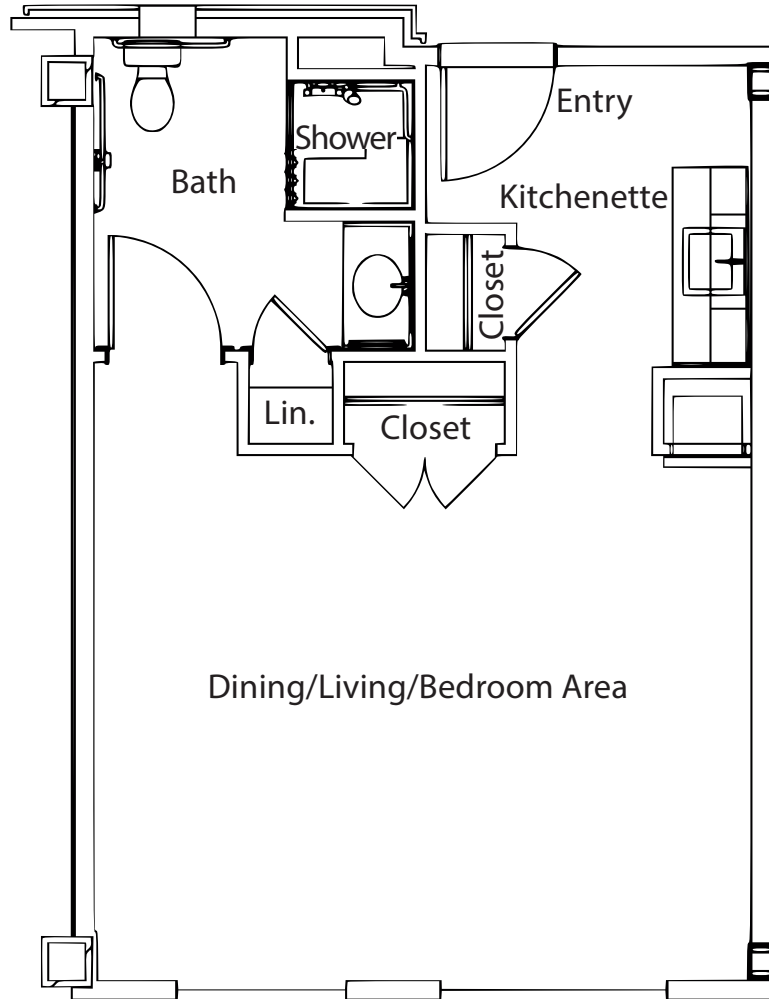

# MADISON WEST NAKOMA

The Badger  
Studio - 461 sq. ft.

THE GROVE - ASSISTED LIVING

[oakparkplace.com](http://oakparkplace.com) | (608) 640-4100  
4327 Nakoma Road, Madison, WI 53711

*Final dimensions and configurations may vary from this plan.*