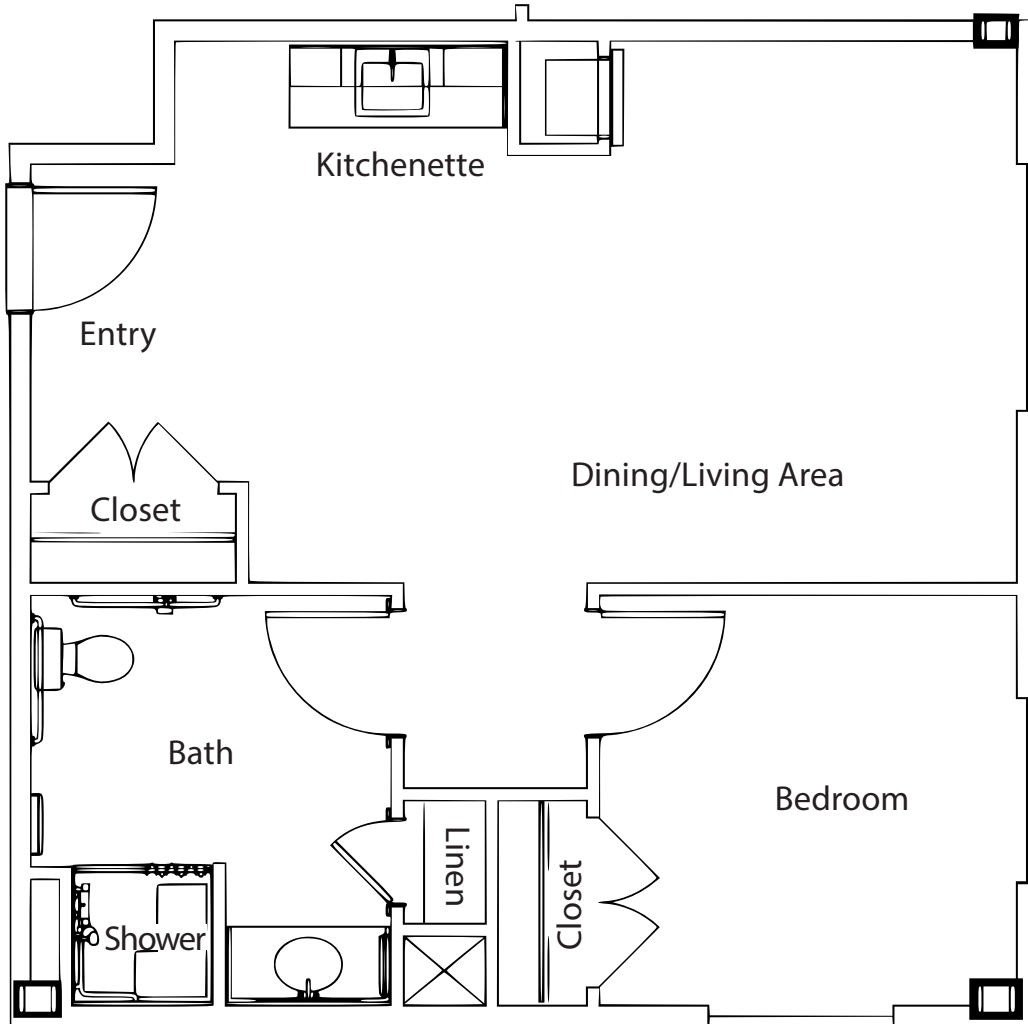

MADISON WEST NAKOMA

The Union
1 Bedroom, 1 Bath - 589 sq. ft.

THE GROVE - ASSISTED LIVING

oakparkplace.com | (608) 640-4100
4327 Nakoma Road, Madison, WI 53711

Final dimensions and configurations may vary from this plan.