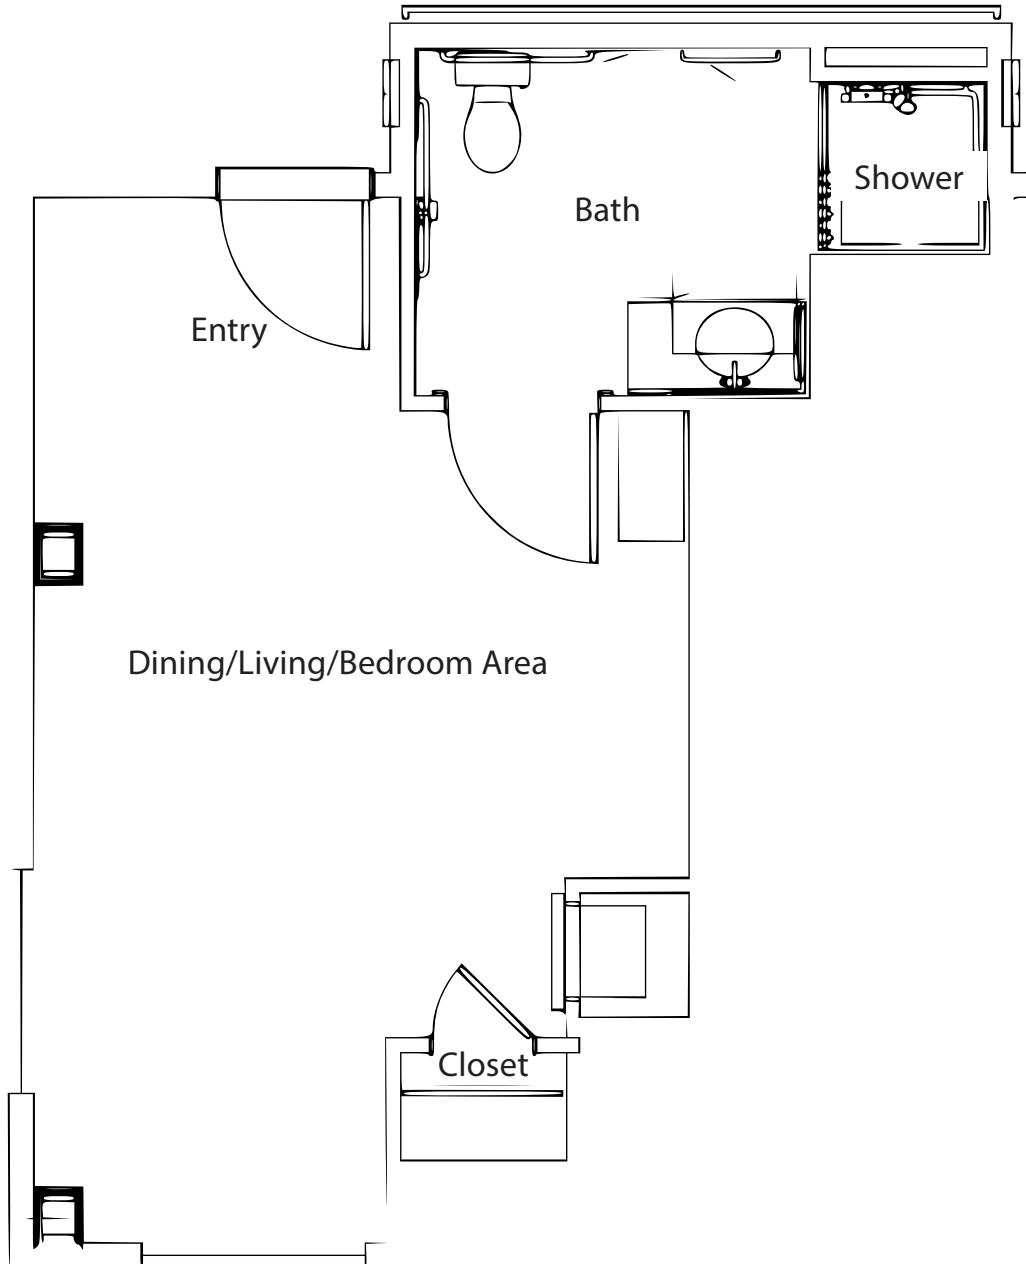

MADISON WEST NAKOMA

The Thoreau
Studio - 300 sq. ft.

AUTUMN LANE - MEMORY CARE

oakparkplace.com | (608) 640-4100
4327 Nakoma Road, Madison, WI 53711

Final dimensions and configurations may vary from this plan.