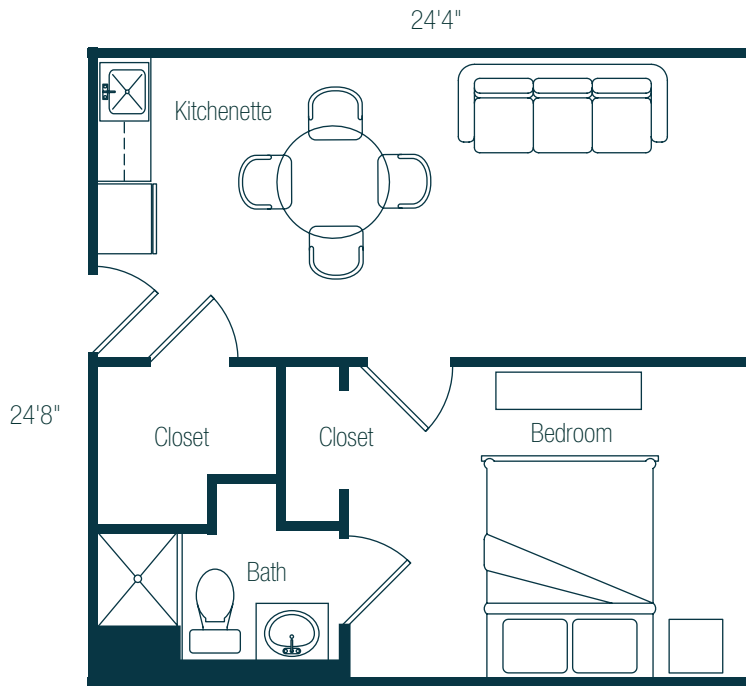

# Dorset

One-Bedroom  
The Chesterfield/The Holly Inn – 600 Square Feet

**BRANDERMILL WOODS**  
HEALTH CARE COMMUNITIES