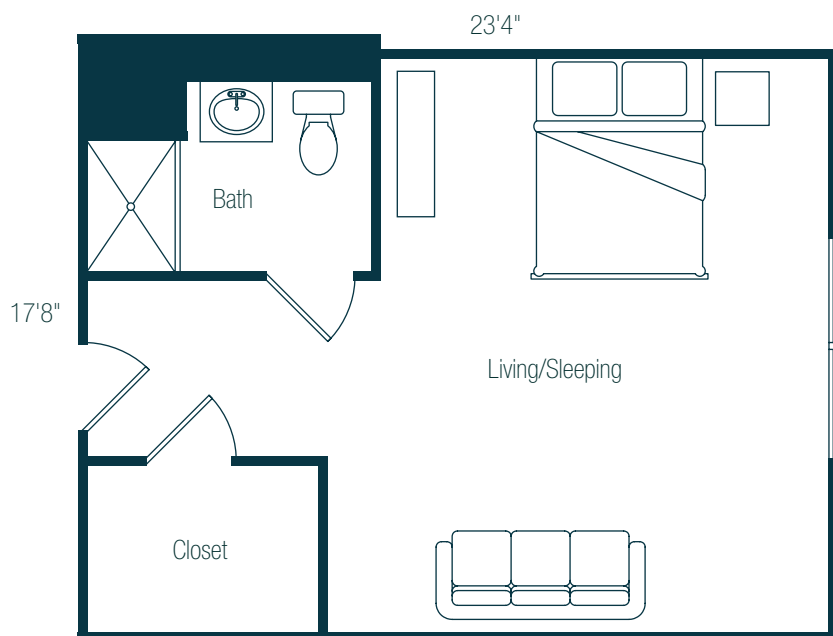

Norfolk

Studio

The Chesterfield/The Holly Inn – 400 Square Feet

BRANDERMILL WOODS
HEALTHCARE COMMUNITIES