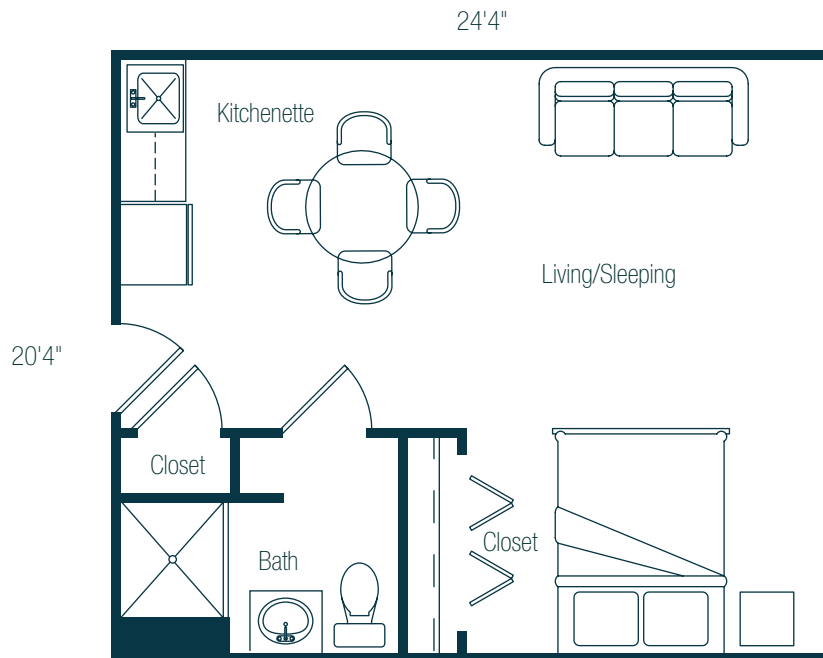

# Yorkshire

Alcove

The Chesterfield/The Holly Inn – 500 Square Feet

**BRANDERMILL WOODS**  
HEALTH CARE COMMUNITIES