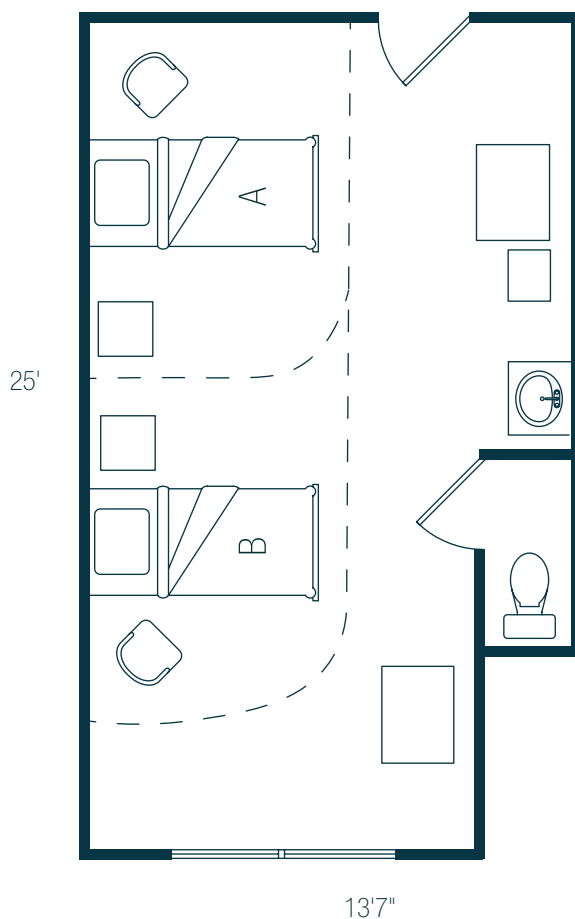

# Cambridge

Semi-Private Room  
The Haven — 340 Square Feet

**BRANDERMILL WOODS**  
HEALTH CARE COMMUNITIES