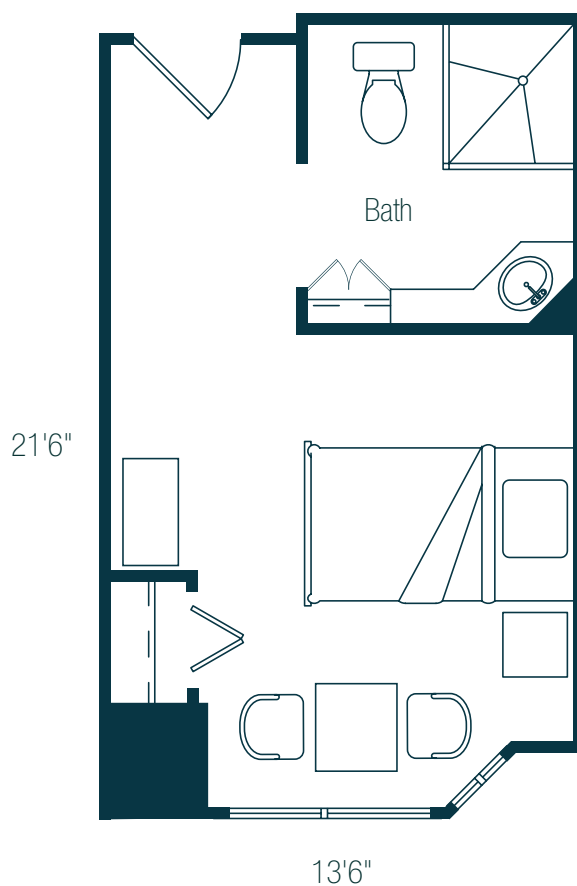

Oxford

Private Room
The Haven — 290 Square Feet

BRANDERMILL WOODS
HEALTH CARE COMMUNITIES