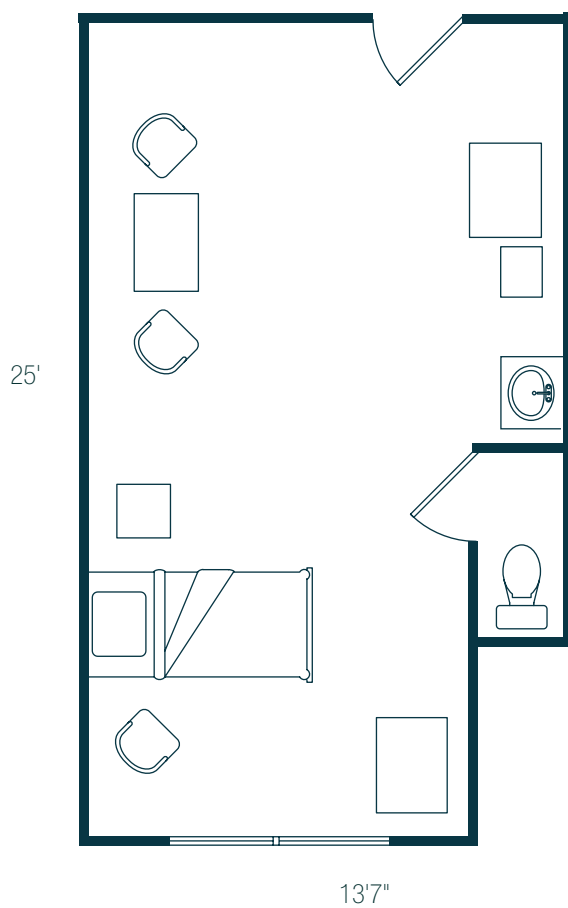

Somerset

Private Room
The Haven — 340 Square Feet

BRANDERMILL WOODS
HEALTH CARE COMMUNITIES