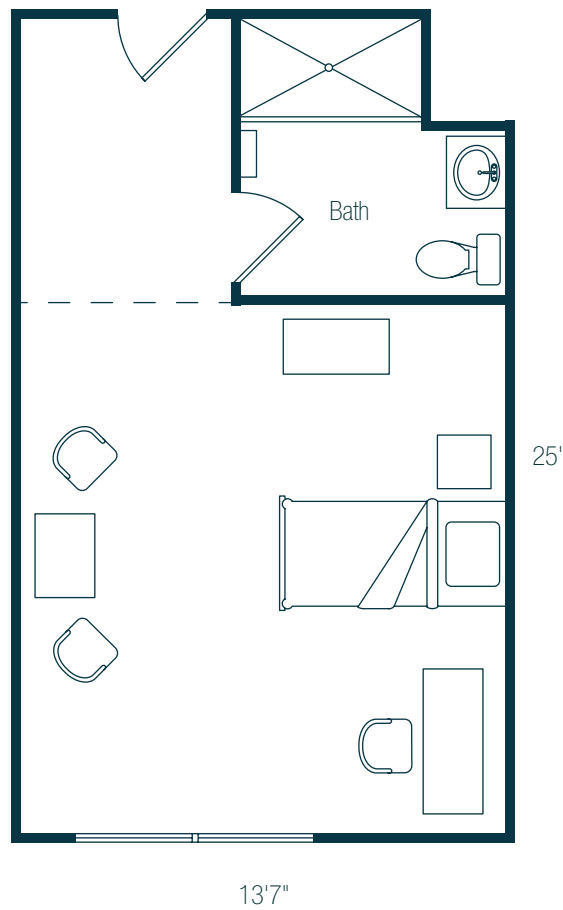

# Suffolk

Private Room  
The Haven – 340 Square Feet

**BRANDERMILL WOODS**  
HEALTH CARE COMMUNITIES