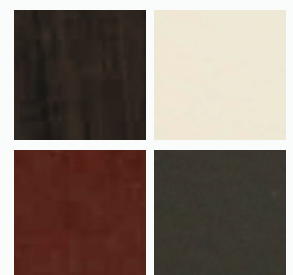

SECURITY & STYLE

EXPLORE OUR CUSTOM OPTIONS

FRAMES

4+ Options

GLASS

5+ Options

FINISHES

10+ Options