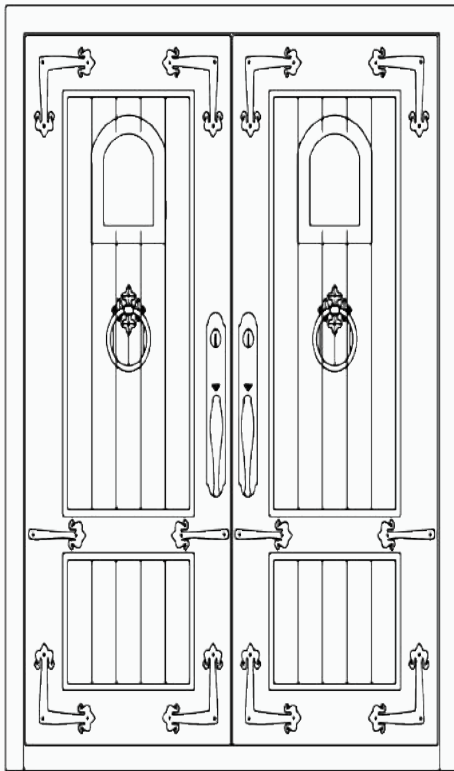

SIDELITE & TRANSOM ADD-ONS

DOUBLE & SINGLE ENTRY

EMTEK® LOCK OPTIONS

BARCELONA

Timeless metal etched with gilded details, these doors transport you to a realm where classic and stylish tones echo through stately homes. An ideal companion for the refined and modern villa.