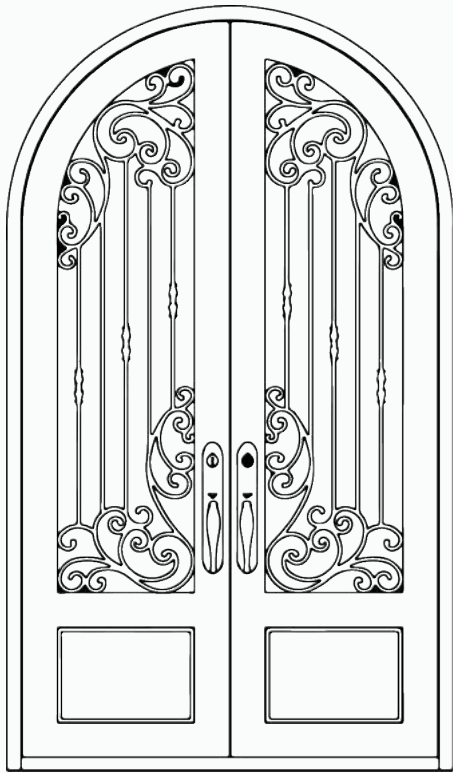

CIRCLE

Amidst the melody of sleek design, these doors captivate by displaying both minimalism and innovation; elevating spaces with modern allure.

CRAFTSMAN

A harmony of clean lines and glass, these doors add a high-end, yet traditional look to any home.

LATTICE

This design is a fusion of craft and function, where each line contributes to an overall design that transcends mere utility, elevating the doorway to a work of art.

LEY

This door adds a modern aesthetic to any home, enhancing timeless charm and providing high quality security.