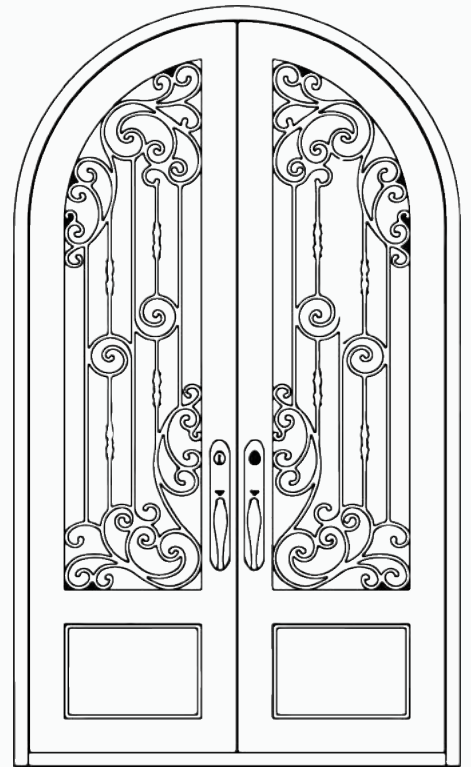

CIRCLE

Amidst the melody of sleek design, these doors captivate by displaying both minimalism and innovation; elevating spaces with modern allure.

CRAFTSMAN

A harmony of clean lines and glass, these doors add a high-end, yet traditional look to any home.

MCKNIGHT

Tread into an era—the door, adorned with sophisticated lines, whispers tales of Victorian elegance, an homage to the grandiose past.

ORLEANS

This door, an architectural poem, adorned with intricate lines, invites you to a place where modern mansions embrace the dance of metallic elegance and sophistication.

PALLADIAN

Admire the timeless elegance encapsulated in this classic door—a masterful fusion of intricate metalcraft and regal embellishments.

SIX LIGHT

In the ethereal realm of contemporary sophistication, this modern elegant door stands as a luminescent statement piece of sleek lines and shimmering glass.