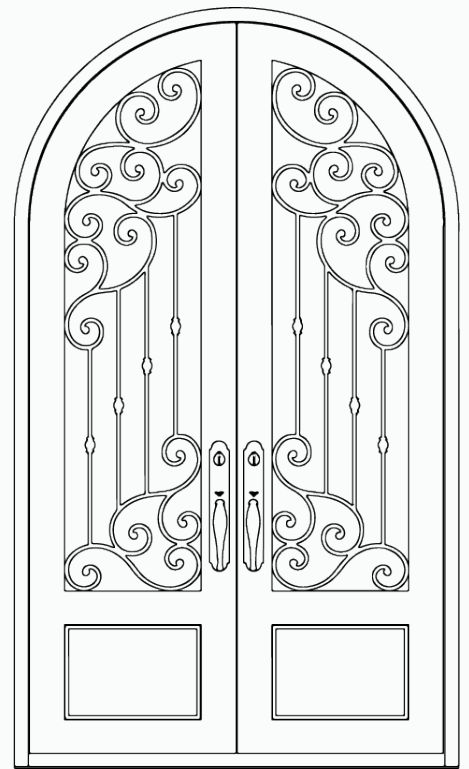

SIDELITE & TRANSOM ADD-ONS

DOUBLE & SINGLE ENTRY

EMTEK® LOCK OPTIONS

BARCELONA

Timeless metal etched with gilded details, these doors transport you to a realm where classic and stylish tones echo through stately homes. An ideal companion for the refined and modern villa.

CASTLE

Truly make your home a castle. These doors provide a classic look of contemporary elegance, and offer the highest level of security available.

CATHEDRAL

A symphony of sleek lines, where gothic design merges with contemporary style to provide a classic entryway to your home.

CIRCLE

Amidst the melody of sleek design, these doors captivate by displaying both minimalism and innovation; elevating spaces with modern allure.

CRAFTSMAN

A harmony of clean lines and glass, these doors add a high-end, yet traditional look to any home.