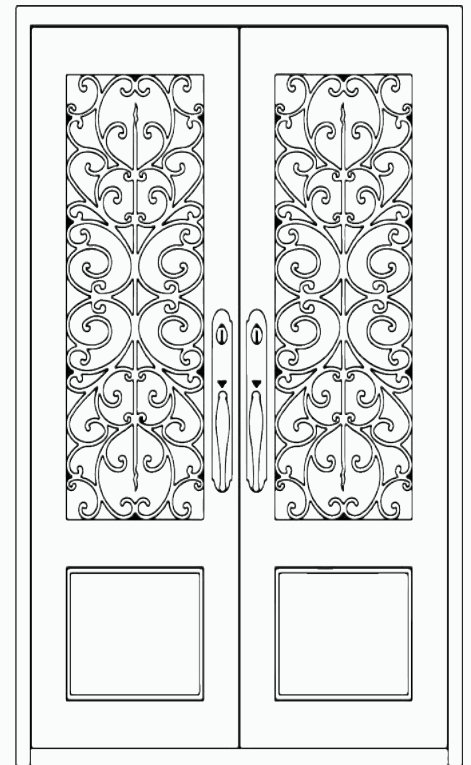

TUSCAN

These delicate lines unfold like a visual sonnet—a testament to the meticulous craftsmanship that transforms a simple entrance into a masterpiece.