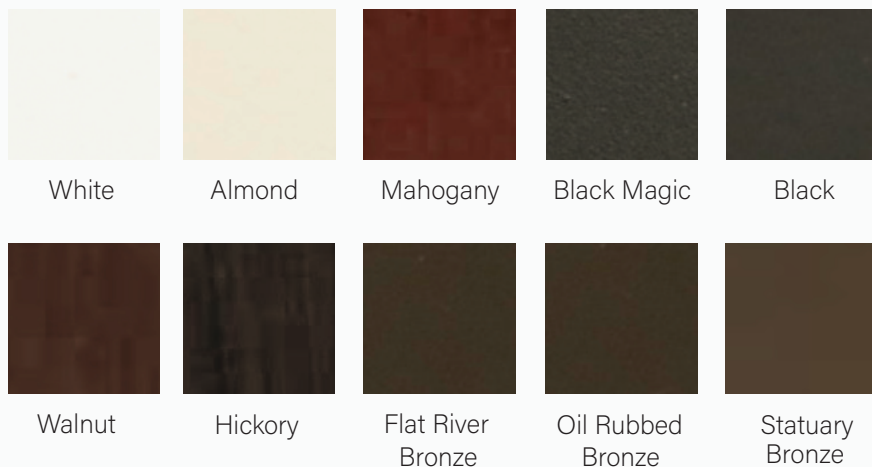

IRON FINISHES