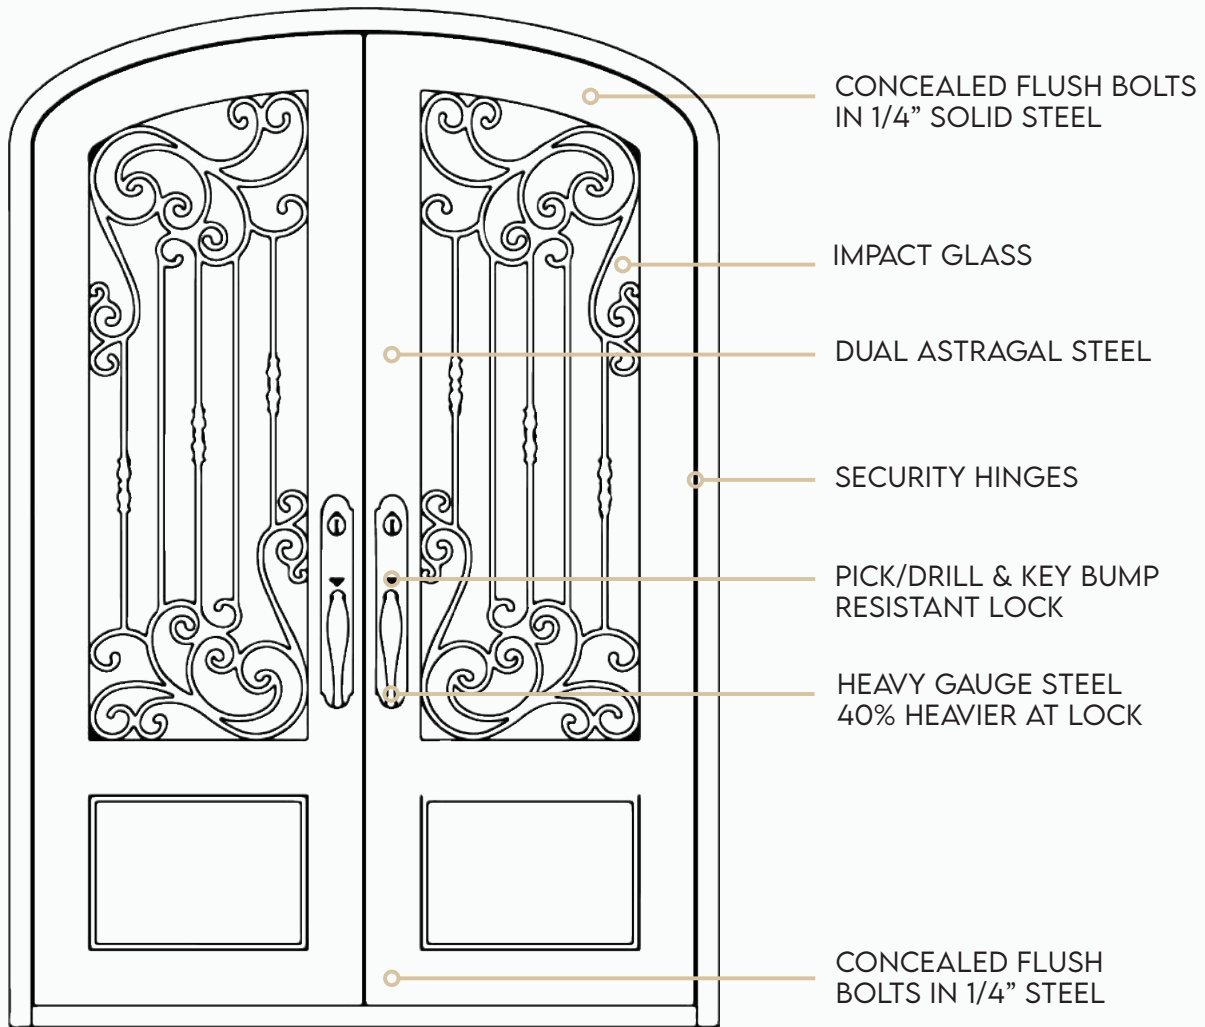

DOORS

Welcome guests with a statement piece – our doors exude strength, sophistication, and lasting durability.

SECURITY & STYLE

EXPLORE OUR CUSTOM OPTIONS

FRAMES

4+ Options

GLASS

5+ Options

FINISHES

10+ Options

DOORS

DOWN TO THE DETAILS

CLASS 3A RATED

12 GAUGE STEEL

9-STAGE FINISH

BULLETPROOF GLASS

CASTLE

Truly make your home a castle. These doors provide a classic look of contemporary elegance, and offer the highest level of security available.

CATHEDRAL

A symphony of sleek lines, where gothic design merges with contemporary style to provide a classic entryway to your home.