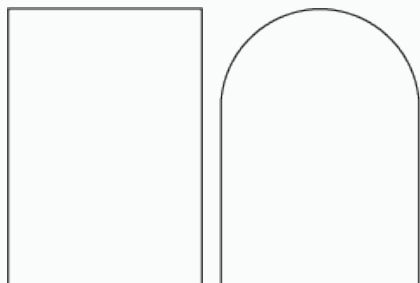

SECURITY & STYLE

EXPLORE OUR CUSTOM OPTIONS

FRAMES

4+ Options

GLASS

5+ Options

FINISHES

10+ Options