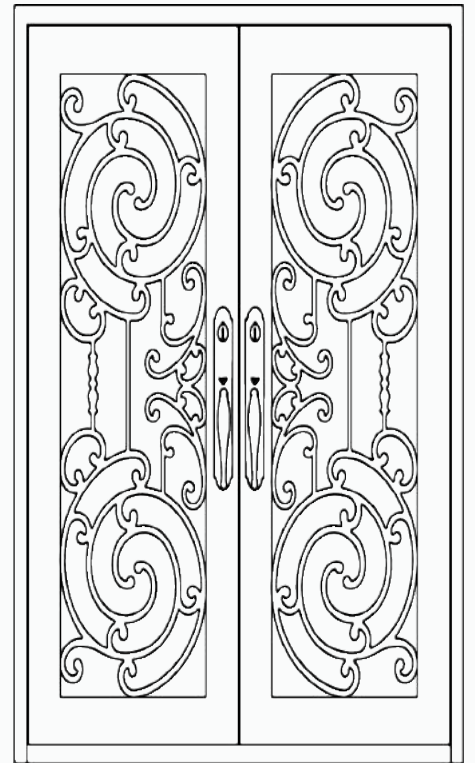

CASTLE

Truly make your home a castle. These doors provide a classic look of contemporary elegance, and offer the highest level of security available.

CATHEDRAL

A symphony of sleek lines, where gothic design merges with contemporary style to provide a classic entryway to your home.

CHASTEEN

Whispers of bespoke craftsmanship, this door weaves a tale of modern allure. Its essence is the embodiment of a cosmopolitan dreamscape, perfectly adorning any dwelling.

CHATEAU

A dance of intricate swirls and whimsical curls graces the surface, as if the door is a portal to a world where craftsmanship is poetry.

CIRCLE

Amidst the melody of sleek design, these doors captivate by displaying both minimalism and innovation; elevating spaces with modern allure.

CRAFTSMAN

A harmony of clean lines and glass, these doors add a high-end, yet traditional look to any home.

DOUGLAS

Open the door to elegance, where the artistry of iron befits a Victorian home. This timeless piece echoes tones of elegant refinement.

ESKRIDGE

A classic door, an ornate tapestry of lines, weaving tales of everlasting sophistication into any historical or modern estate.