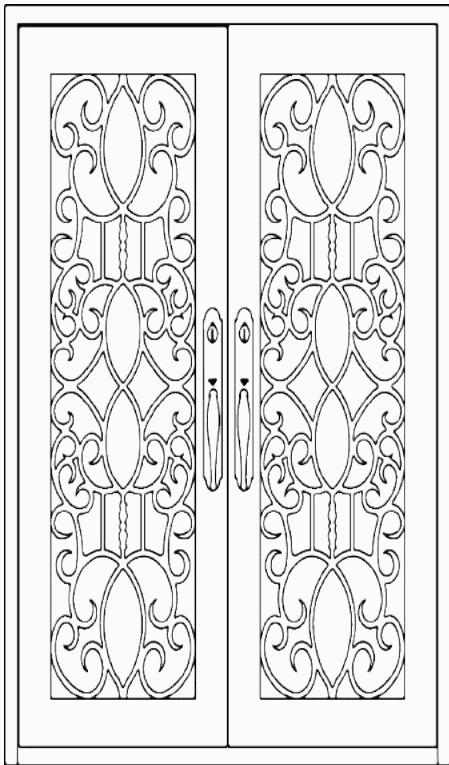

CIRCLE

Amidst the melody of sleek design, these doors captivate by displaying both minimalism and innovation; elevating spaces with modern allure.

CRAFTSMAN

A harmony of clean lines and glass, these doors add a high-end, yet traditional look to any home.

DOUGLAS

Open the door to elegance, where the artistry of iron befits a Victorian home. This timeless piece echoes tones of elegant refinement.

ESKRIDGE

A classic door, an ornate tapestry of lines, weaving tales of everlasting sophistication into any historical or modern estate.