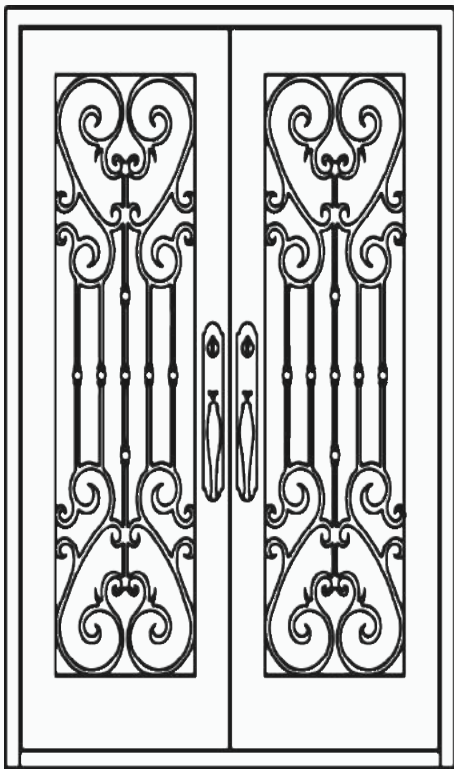

LATTICE

This design is a fusion of craft and function, where each line contributes to an overall design that transcends mere utility, elevating the doorway to a work of art.

LEY

This door adds a modern aesthetic to any home, enhancing timeless charm and providing high quality security.

MCKNIGHT

Tread into an era—the door, adorned with sophisticated lines, whispers tales of Victorian elegance, an homage to the grandiose past.

ORLEANS

This door, an architectural poem, adorned with intricate lines, invites you to a place where modern mansions embrace the dance of metallic elegance and sophistication.

PALLADIAN

Admire the timeless elegance encapsulated in this classic door—a masterful fusion of intricate metalcraft and regal embellishments.

SIX LIGHT

In the ethereal realm of contemporary sophistication, this modern elegant door stands as a luminescent statement piece of sleek lines and shimmering glass.