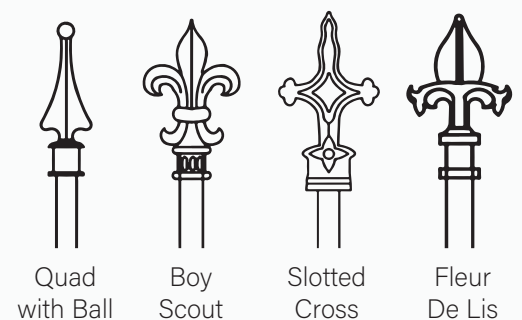

GLASS FRAMES

IRON FINISHES

GLASS OPTIONS

SPOKE OPTIONS

PICKET OPTIONS

SPIKE OPTIONS

WHY CHOOSE IRONWORKS

AMERICAN MADE IRON & STEEL