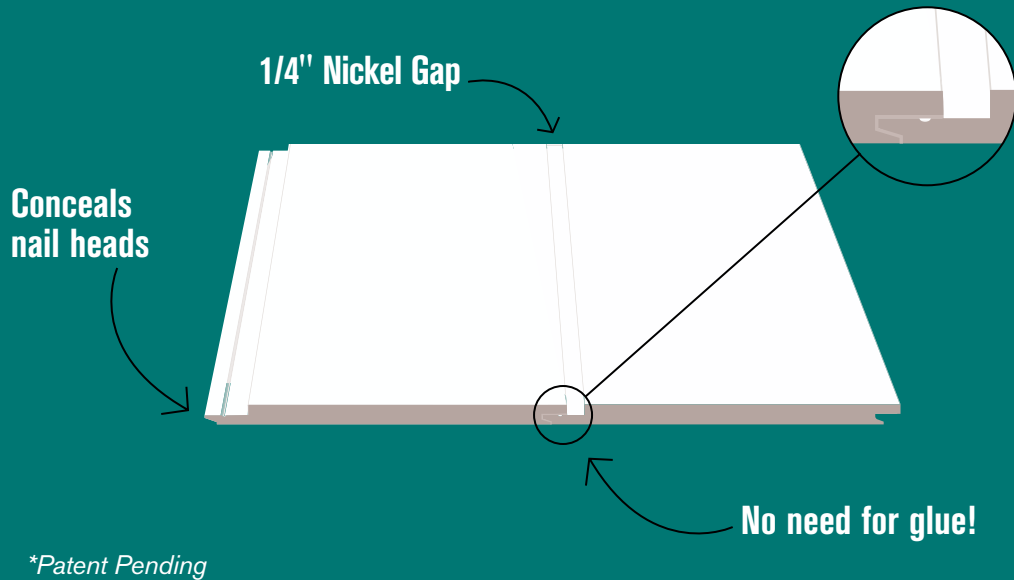

SHIPLAP

Ship Lap creates a three dimensional effect that is both elegant and modern. With its straight lines and square grooves, it provides relief to bare walls while still keeping a bright and warm feel.

The options are limitless. Whether you are applying Ship Lap to walls or ceilings, you can create the look and feel you desire for your home!

FEATURES

- Elongated tongue conceals nail heads for fastening
- Special joint allows locking between two pieces – no glue needed!