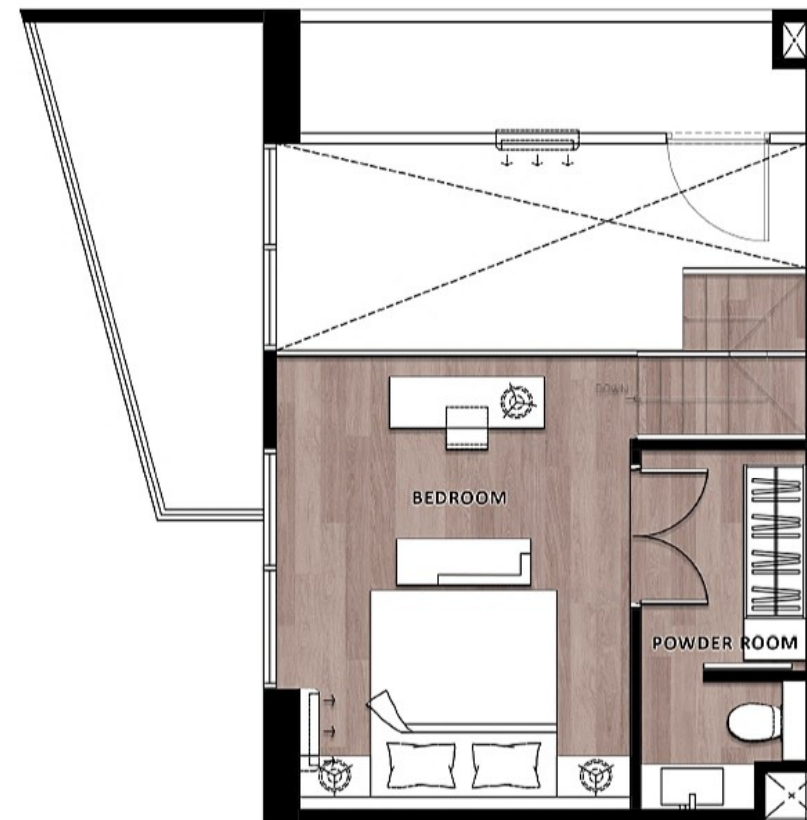

1 Bedroom 1 Bathroom

TYPE :
A1

USEABLE AREA :
37.50 SQ.M.

2 Bedroom 1 Bathroom

TYPE :
D2

USEABLE AREA :
54 SQ.M.

1 Bedroom 1 Bathroom

TYPE :
B1-1

USEABLE AREA :
45 SQ.M.

2 Bedroom 1 Bathroom

TYPE :
H1

USEABLE AREA :
71 SQ.M.

2 Bedroom 1 Bathroom

TYPE :
C1

USEABLE AREA :
64.50 SQ.M.

2 Bedroom 1 Bathroom

TYPE :
H2

USEABLE AREA :
63 SQ.M.

2 Bedroom 1 Bathroom

TYPE :
D1

USEABLE AREA :
68.50 SQ.M.