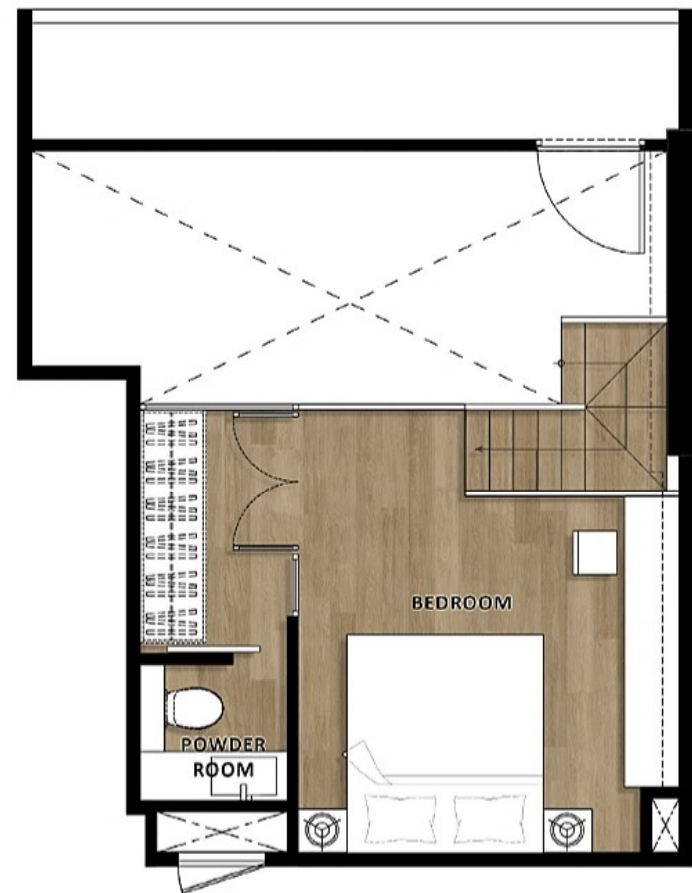

1 Bedroom 1 Bathroom

TYPE :
A1

USEABLE AREA :
37.50 SQ.M.

2 Bedroom 1 Bathroom

TYPE :
D2

USEABLE AREA :
54 SQ.M.

1 Bedroom 1 Bathroom

TYPE :
B1-1

USEABLE AREA :
45 SQ.M.

2 Bedroom 1 Bathroom

TYPE :
H1

USEABLE AREA :
71 SQ.M.

2 Bedroom 1 Bathroom

TYPE :
C1

USEABLE AREA :
64.50 SQ.M.

2 Bedroom 1 Bathroom

TYPE :
H2

USEABLE AREA :
63 SQ.M.

2 Bedroom 1 Bathroom

TYPE :
D1

USEABLE AREA :
68.50 SQ.M.