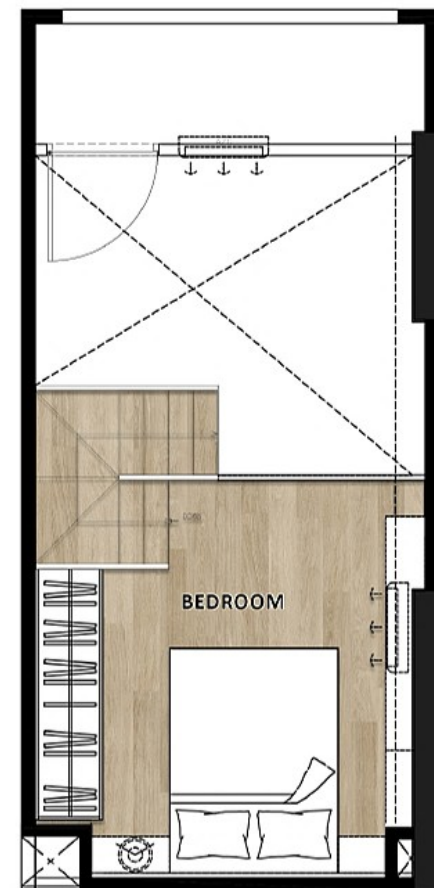

1 Bedroom 1 Bathroom

TYPE :
A1

USEABLE AREA :
37.50 SQ.M.

2 Bedroom 1 Bathroom

TYPE :
D2

USEABLE AREA :
54 SQ.M.

1 Bedroom 1 Bathroom

TYPE :
B1-1

USEABLE AREA :
45 SQ.M.

2 Bedroom 1 Bathroom

TYPE :
H1

USEABLE AREA :
71 SQ.M.

2 Bedroom 1 Bathroom

TYPE :
C1

USEABLE AREA :
64.50 SQ.M.

2 Bedroom 1 Bathroom

TYPE :
H2

USEABLE AREA :
63 SQ.M.

2 Bedroom 1 Bathroom

TYPE :
D1

USEABLE AREA :
68.50 SQ.M.