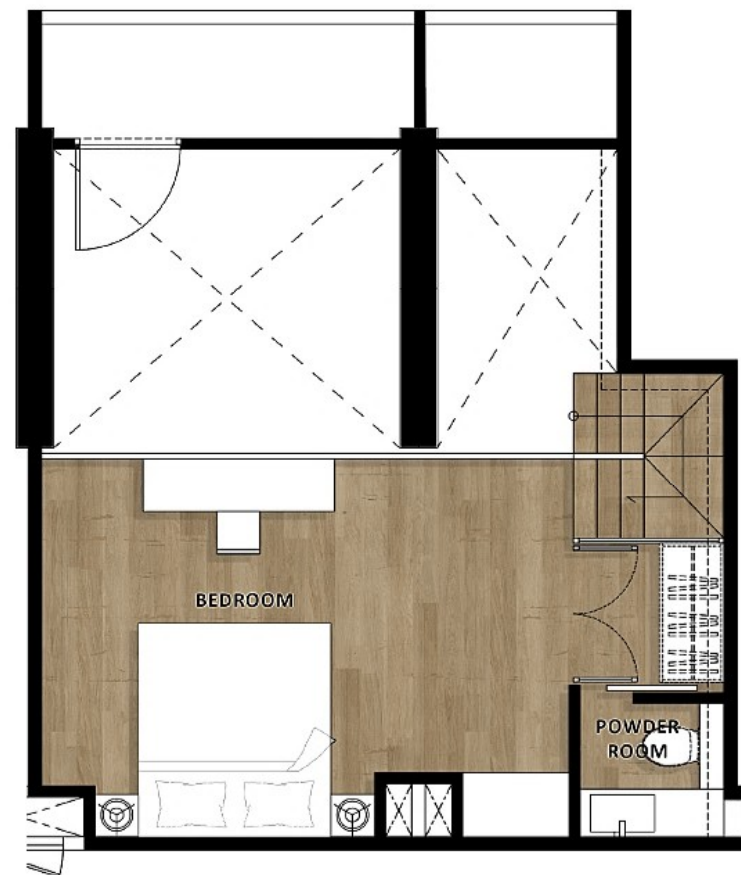

1 Bedroom 1 Bathroom

TYPE :
A1

USEABLE AREA :
37.50 SQ.M.

2 Bedroom 1 Bathroom

TYPE :
D2

USEABLE AREA :
54 SQ.M.

1 Bedroom 1 Bathroom

TYPE :
B1-1

USEABLE AREA :
45 SQ.M.

2 Bedroom 1 Bathroom

TYPE :
H1

USEABLE AREA :
71 SQ.M.

2 Bedroom 1 Bathroom

TYPE :
C1

USEABLE AREA :
64.50 SQ.M.

2 Bedroom 1 Bathroom

TYPE :
H2

USEABLE AREA :
63 SQ.M.

2 Bedroom 1 Bathroom

TYPE :
D1

USEABLE AREA :
68.50 SQ.M.