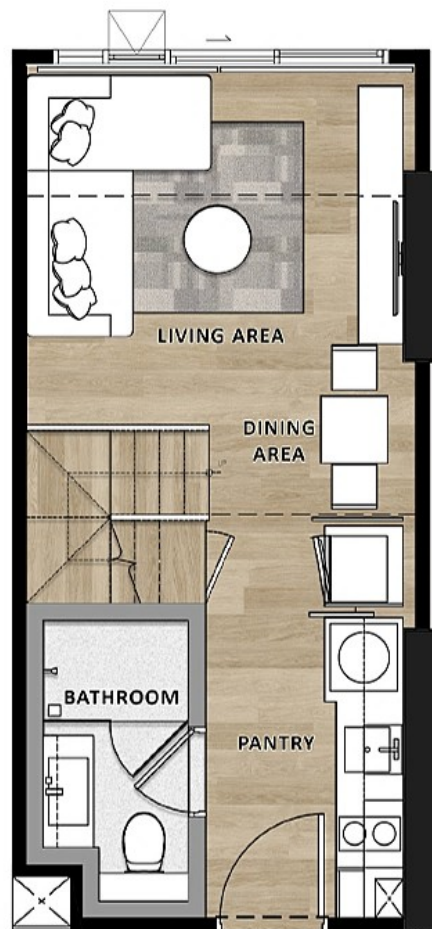

1 Bedroom 1 Bathroom

TYPE :
A1

USEABLE AREA :
37.50 SQ.M.

2 Bedroom 1 Bathroom

TYPE :
D2

USEABLE AREA :
54 SQ.M.

1 Bedroom 1 Bathroom

TYPE :
B1-1

USEABLE AREA :
45 SQ.M.

2 Bedroom 1 Bathroom

TYPE :
H1

USEABLE AREA :
71 SQ.M.

2 Bedroom 1 Bathroom

TYPE :
C1

USEABLE AREA :
64.50 SQ.M.

2 Bedroom 1 Bathroom

TYPE :
H2

USEABLE AREA :
63 SQ.M.

2 Bedroom 1 Bathroom

TYPE :
D1

USEABLE AREA :
68.50 SQ.M.