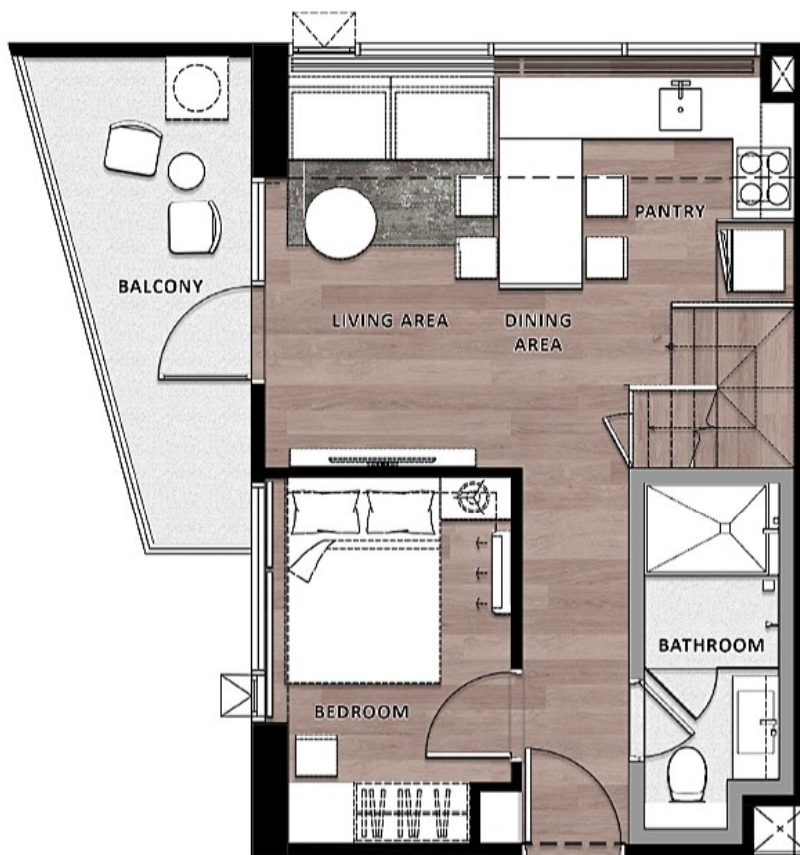

1 Bedroom 1 Bathroom

TYPE :
A1

USEABLE AREA :
37.50 SQ.M.

2 Bedroom 1 Bathroom

TYPE :
D2

USEABLE AREA :
54 SQ.M.

1 Bedroom 1 Bathroom

TYPE :
B1-1

USEABLE AREA :
45 SQ.M.

2 Bedroom 1 Bathroom

TYPE :
H1

USEABLE AREA :
71 SQ.M.

2 Bedroom 1 Bathroom

TYPE :
C1

USEABLE AREA :
64.50 SQ.M.

2 Bedroom 1 Bathroom

TYPE :
H2

USEABLE AREA :
63 SQ.M.

2 Bedroom 1 Bathroom

TYPE :
D1

USEABLE AREA :
68.50 SQ.M.