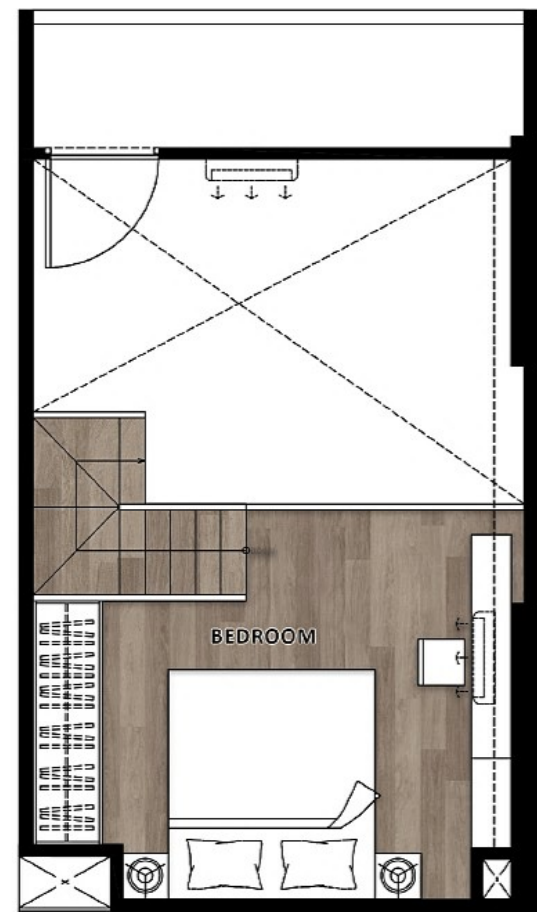

1 Bedroom 1 Bathroom

TYPE :
A1

USEABLE AREA :
37.50 SQ.M.

2 Bedroom 1 Bathroom

TYPE :
D2

USEABLE AREA :
54 SQ.M.

1 Bedroom 1 Bathroom

TYPE :
B1-1

USEABLE AREA :
45 SQ.M.

2 Bedroom 1 Bathroom

TYPE :
H1

USEABLE AREA :
71 SQ.M.

2 Bedroom 1 Bathroom

TYPE :
C1

USEABLE AREA :
64.50 SQ.M.

2 Bedroom 1 Bathroom

TYPE :
H2

USEABLE AREA :
63 SQ.M.

2 Bedroom 1 Bathroom

TYPE :
D1

USEABLE AREA :
68.50 SQ.M.