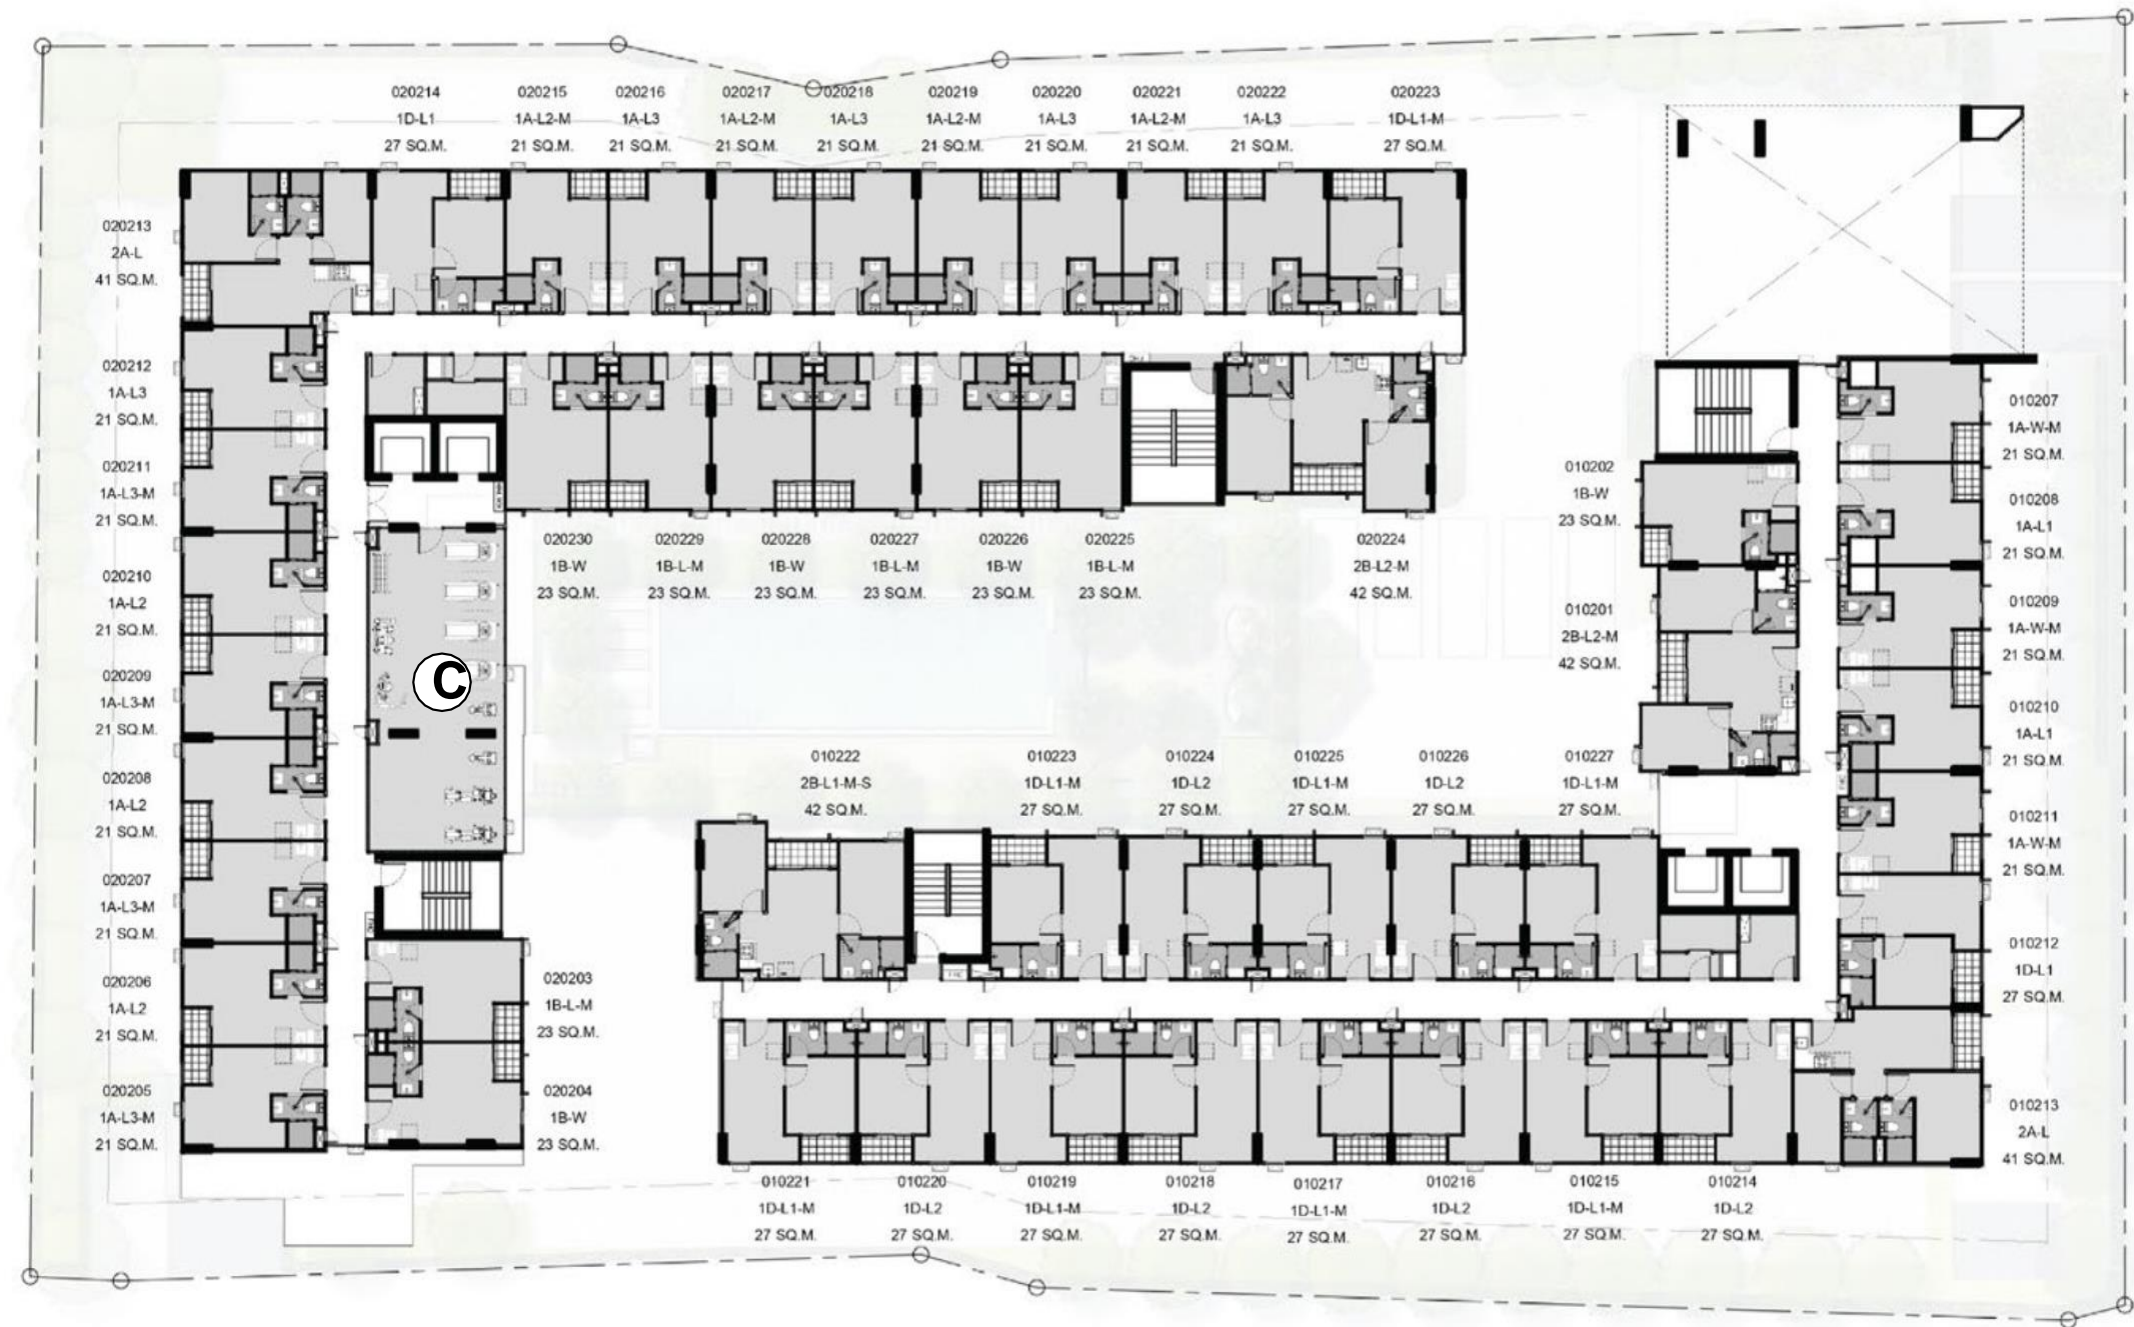

GROUND FLOOR PLAN

- Ⓐ SEAMLESS POOL
- Ⓑ SANCTUARY SPACE

2ND FLOOR PLAN

© 24/7 ACTIVE

3 RD FLOOR PLAN

4TH FLOOR PLAN

5 TH FLOOR PLAN

6 TH FLOOR PLAN

7TH FLOOR PLAN

8 TH FLOOR PLAN

- ⓓ IDEA GEN
- ⓔ MHy' POD
- ⓕ SKY TERRACE
- ⓖ MHy' CUISINE
- ⓓ MHy' SPACE

ROOF FLOOR PLAN

- ① AIRY THEATRE
- ② SKY FARM
- ③ ADAPTIVE SPACE
- ④ SKY TRACK