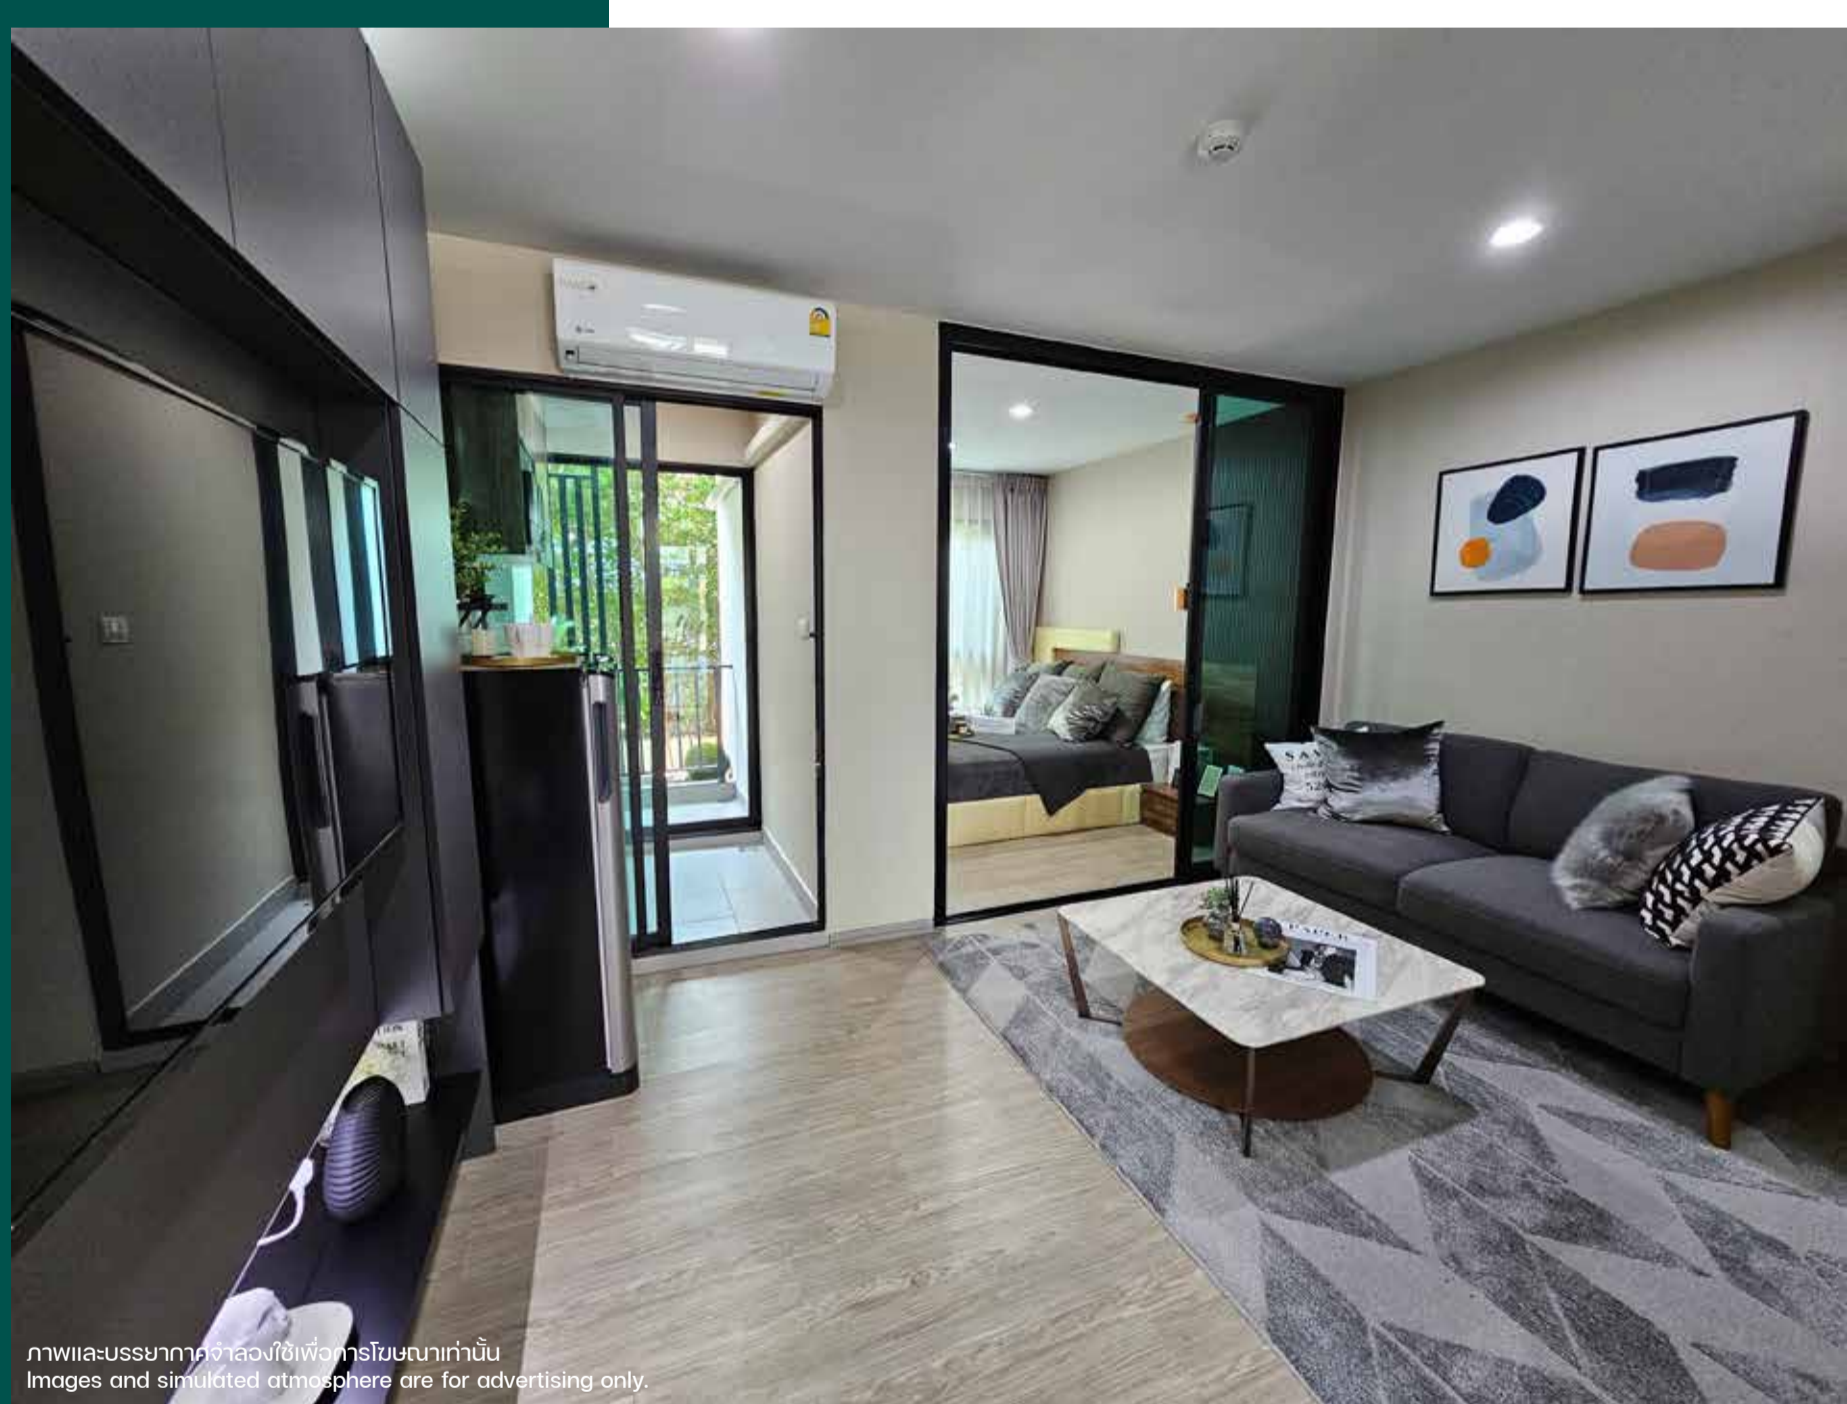

ภาพและบรรยากาศจำลองเพื่อโปรโมตเท่านั้น
Images and simulated atmosphere are for advertising only.