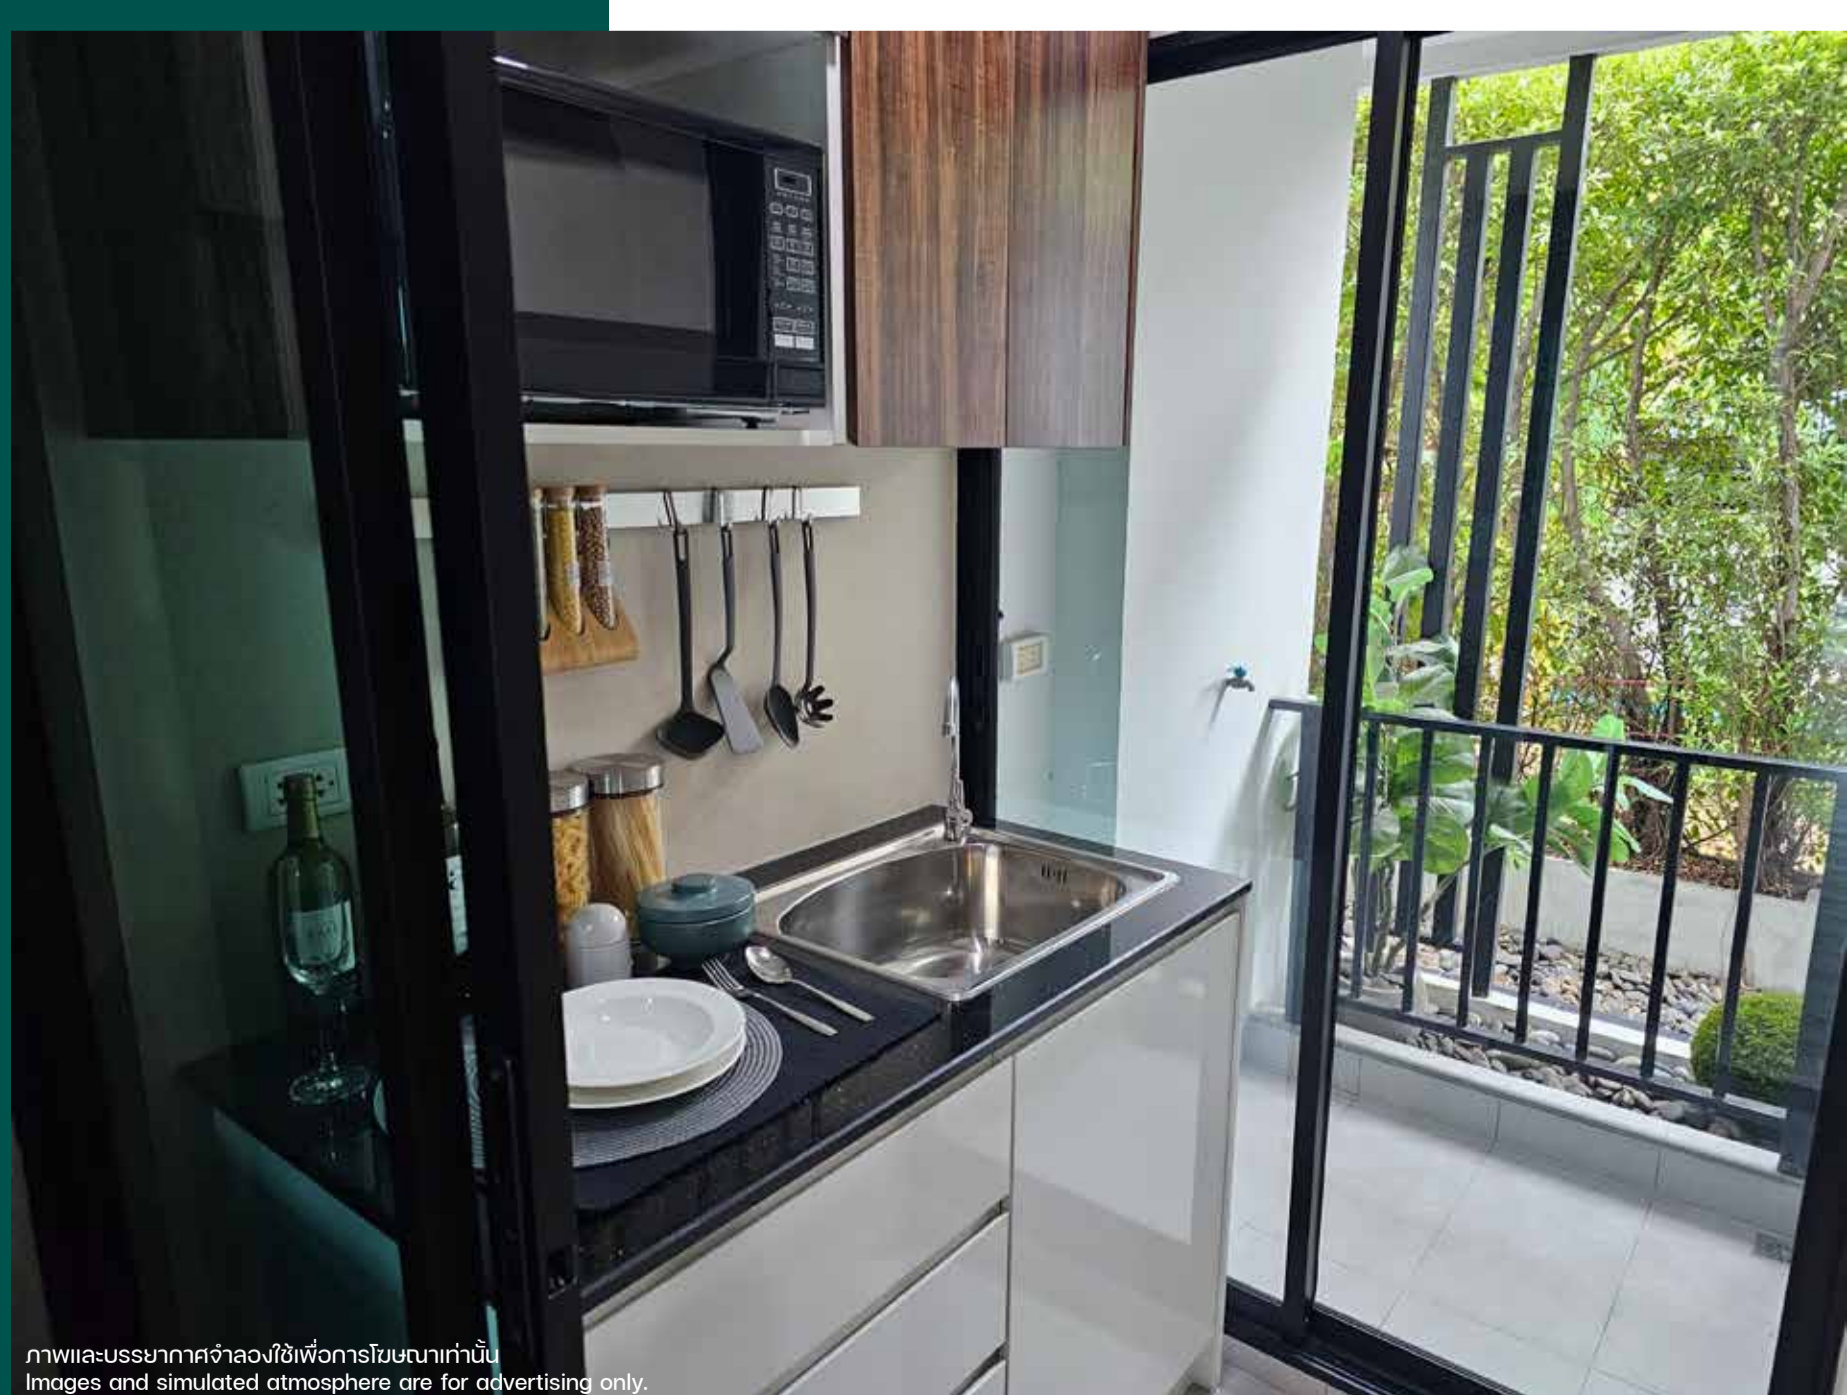

ภาพและบรรยากาศจำลองเพื่อโปรโมตเท่านั้น
Images and simulated atmosphere are for advertising only.