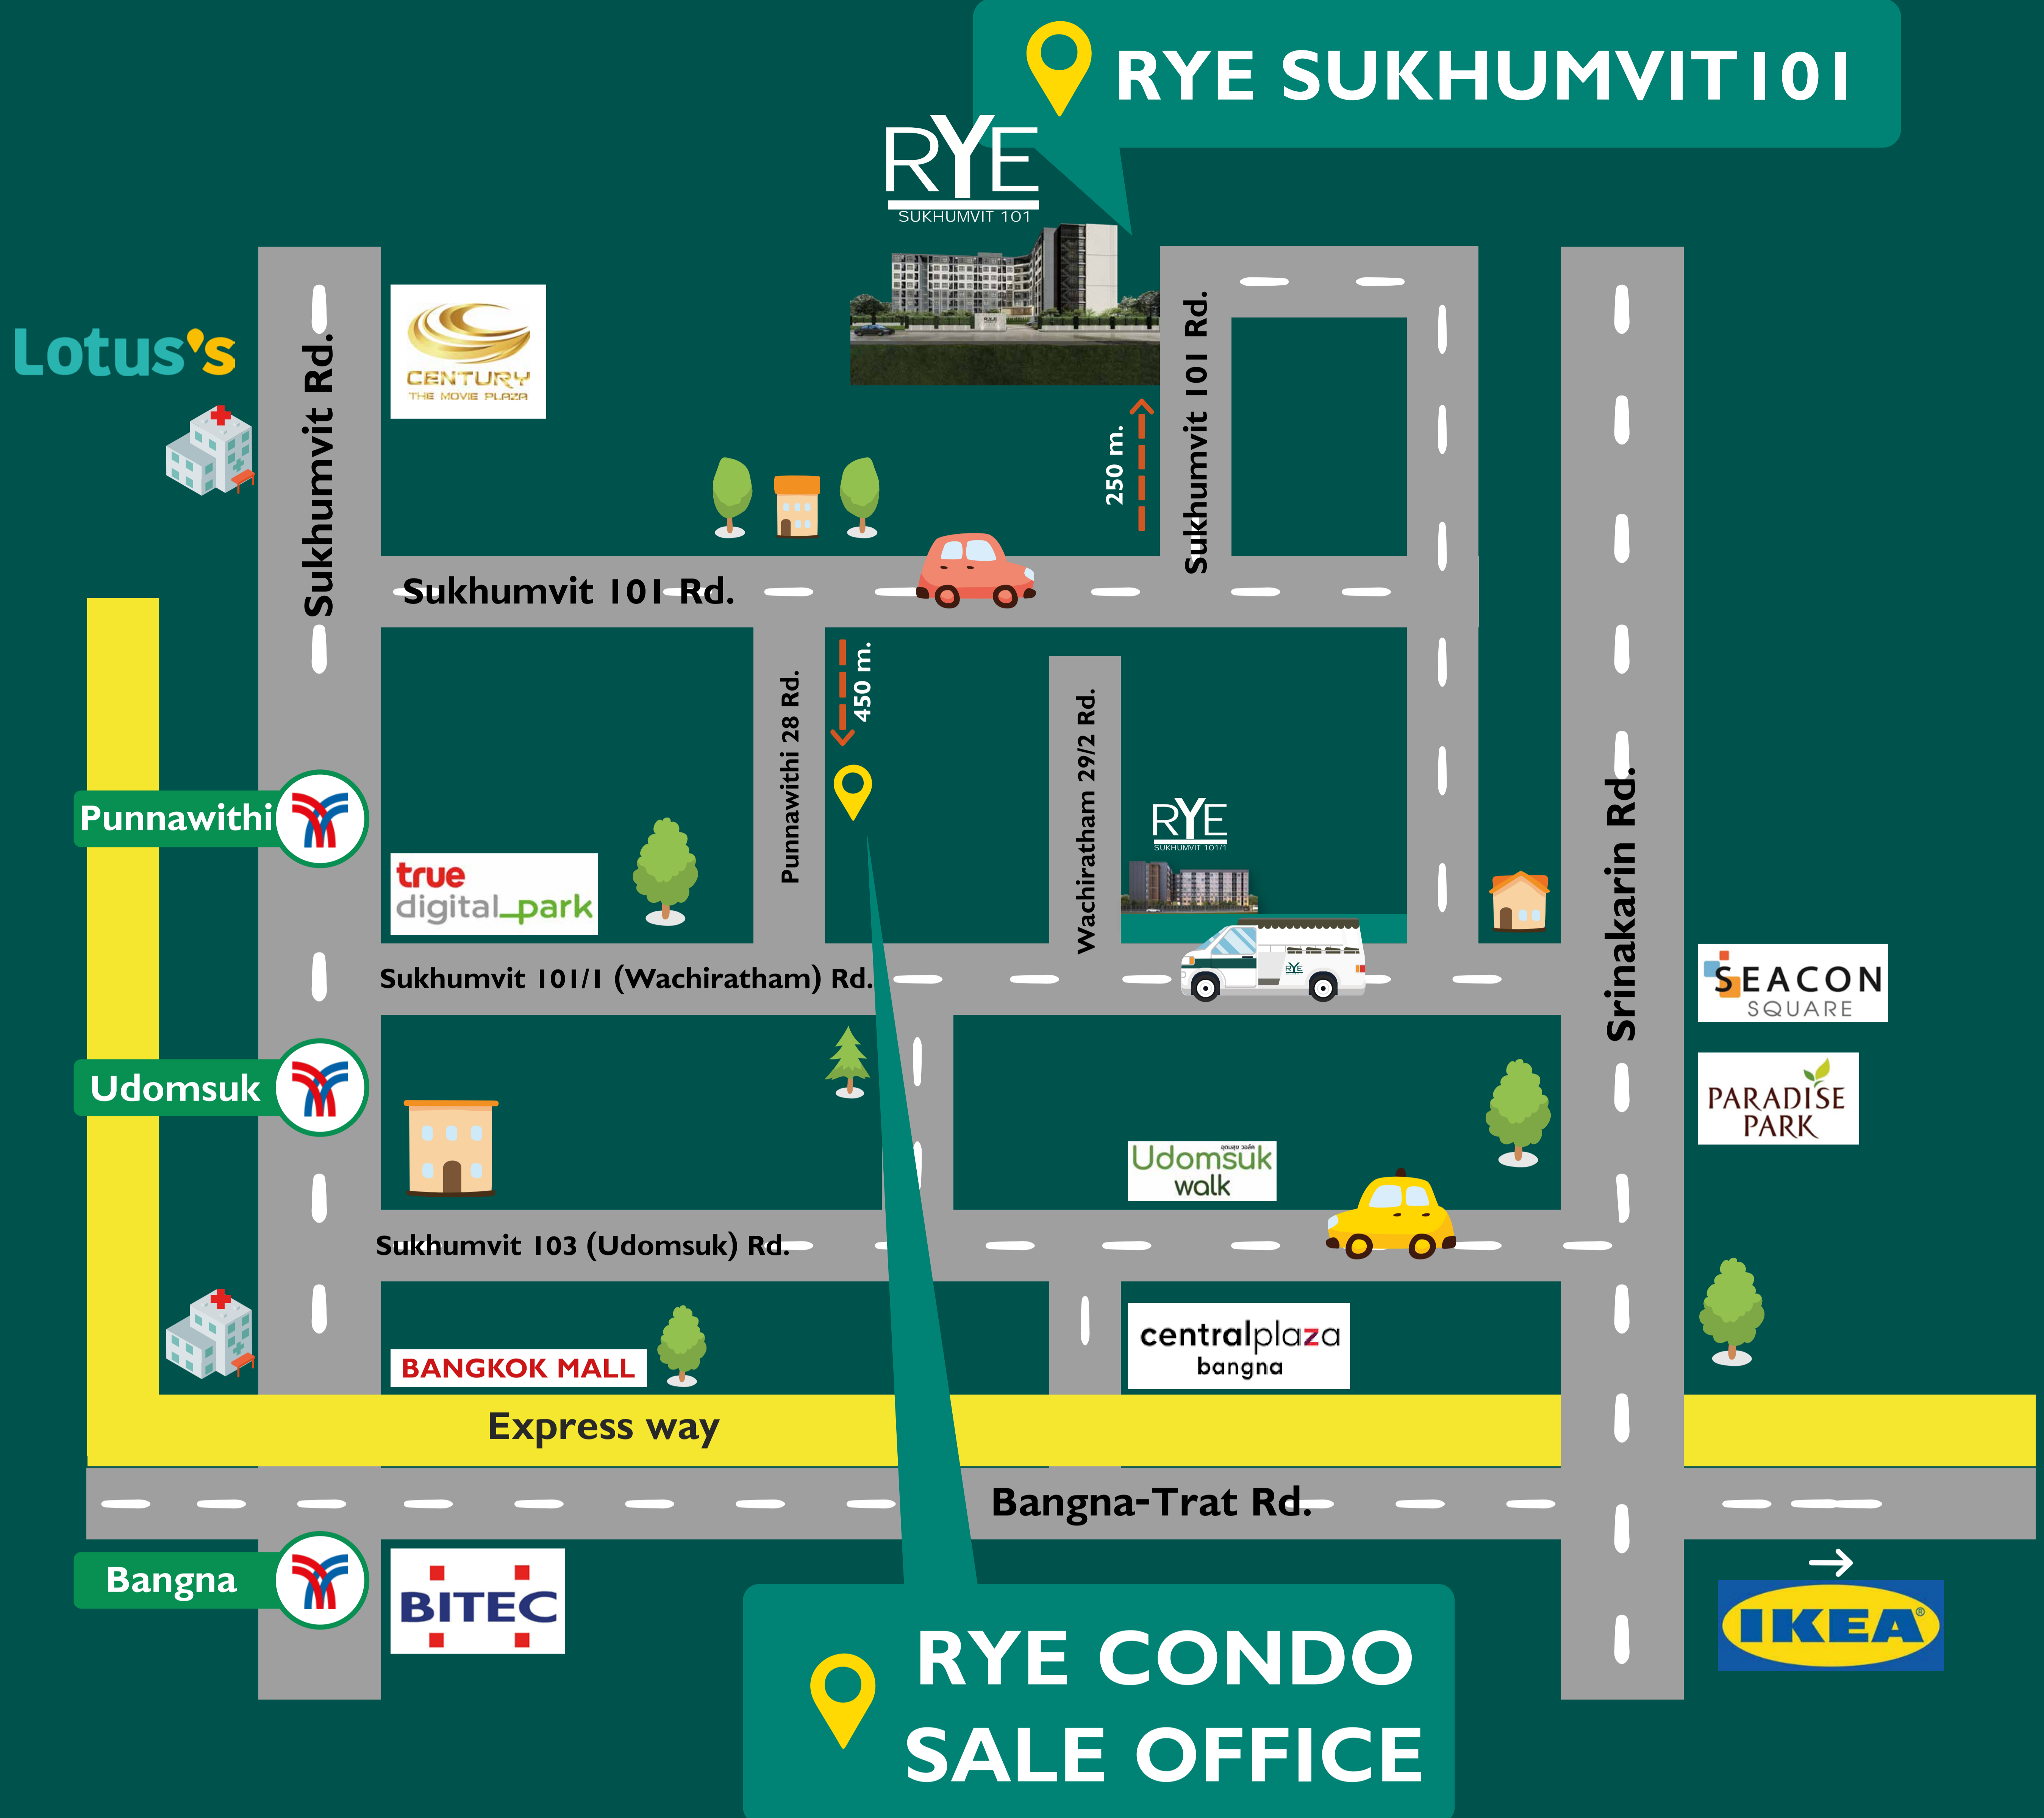

## Location

- Sukhumvit 101 road. (Located directly behind the football field.)