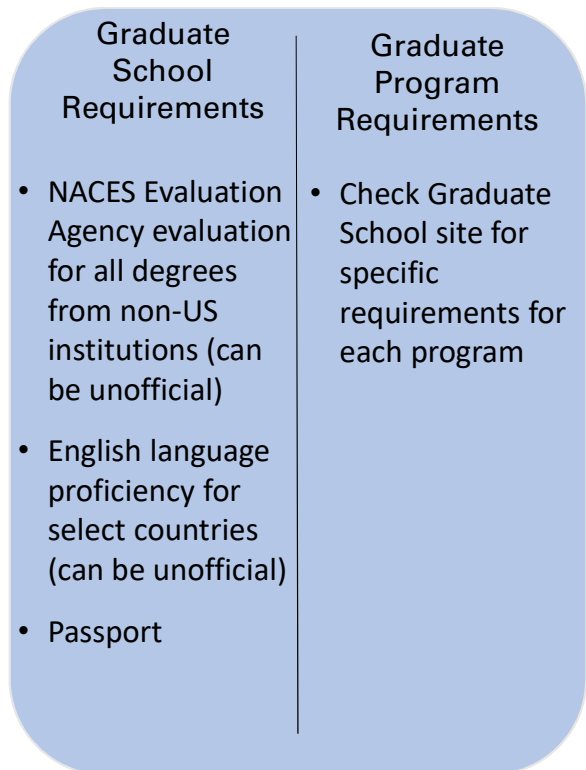

# International Applicant Requirements Graduate Programs

Submit with application

Program Review

No admission decision made without these documents

Submit after conditional admission

No I-20 issued without these documents