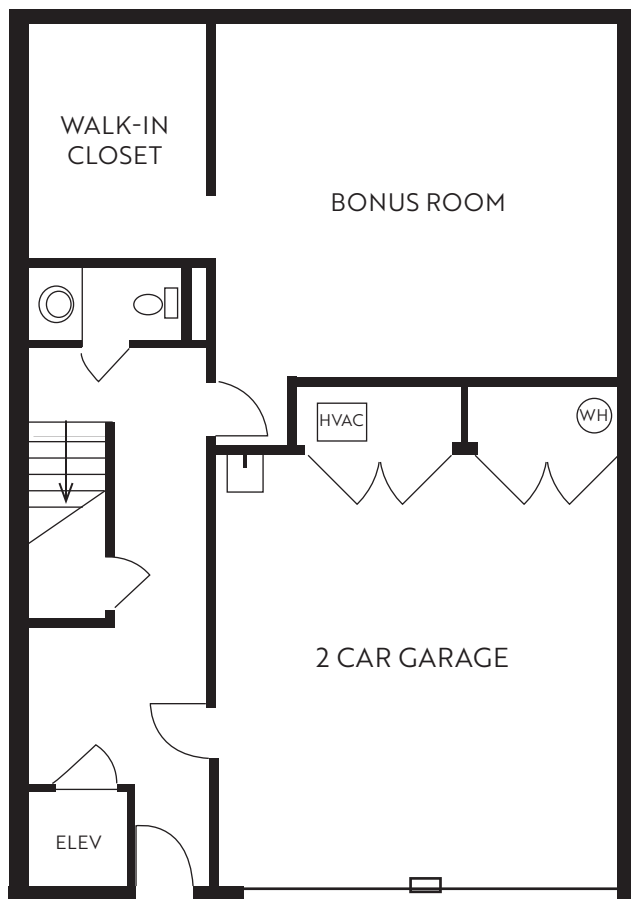

Tremont

TOWNHOMES

1,485 SQ. FT.

2 BEDROOM
2 BATH

1ST LEVEL

2ND LEVEL