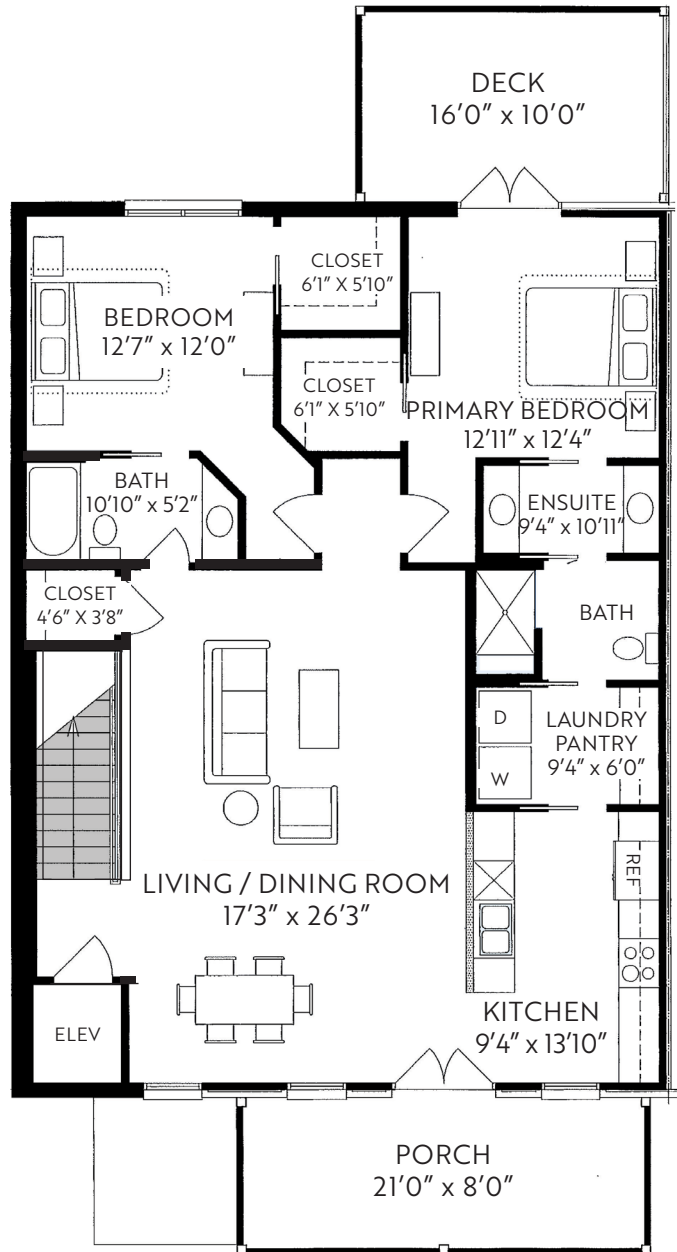

Tremont

TOWNHOMES

1,485 SQ. FT.

2 BEDROOM
2 BATH

1ST LEVEL

2ND LEVEL