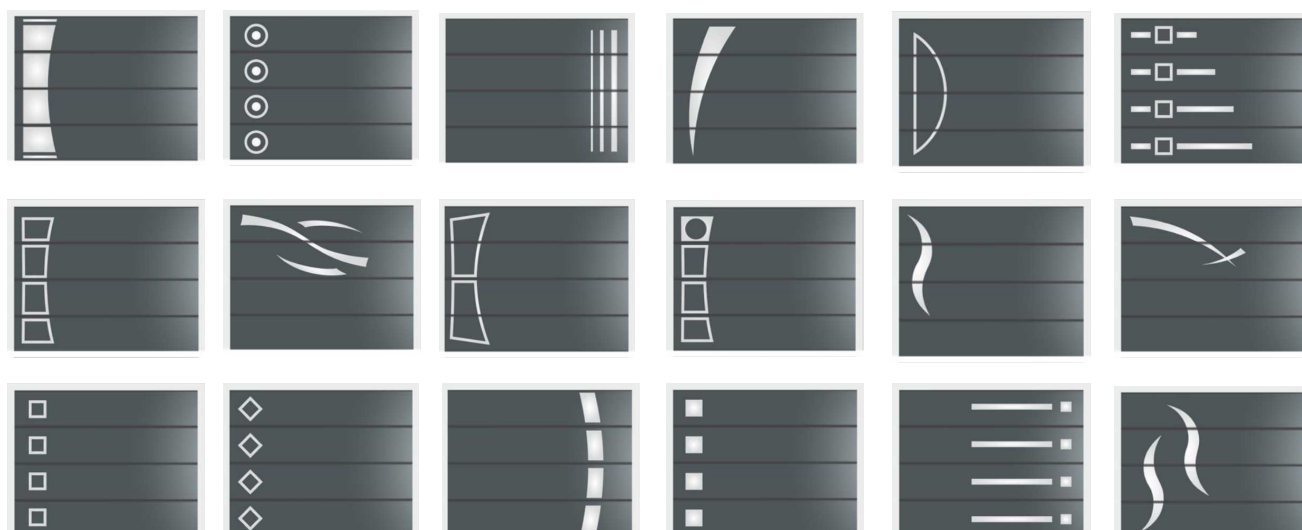

Autres Designs

On peut réaliser sur mesure n'importe quel design a votre demande , consultez nous

* Les décors ARCH et SEVEN sont un kit de 4 décors et les autres designs sont vendu à l'unité