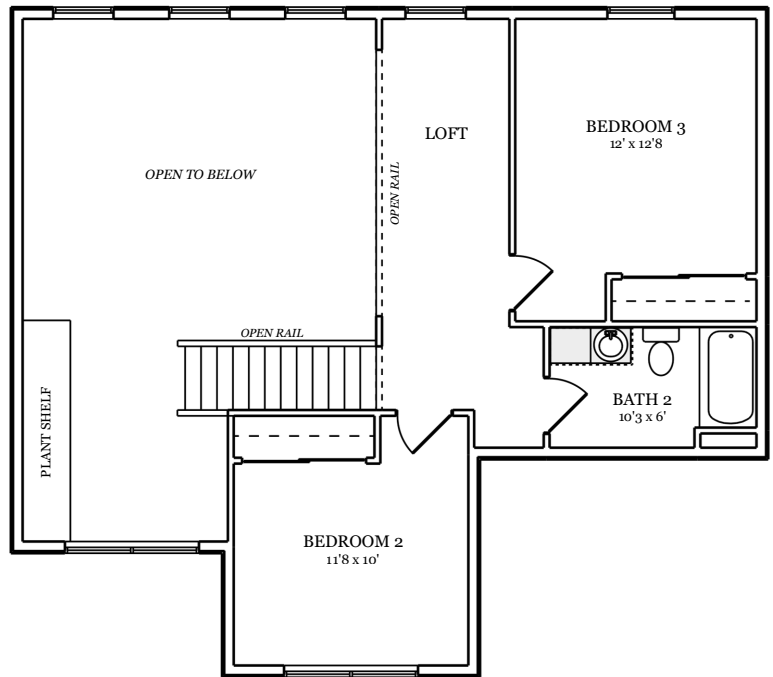

WILLIAMSBURG

Features

- 2250 Total Living Square Feet
- Main Floor: 1628 Square Feet
- Second Floor: 622 Square Feet
- 3 Bedrooms / 2 ½ Bathrooms
- Great Room & Entry Open to Above
- 2 Car Garage: 22' x 24'
- Dimensions: 58' x 53'

Main Floor

Second Floor

* Optional Upgrades