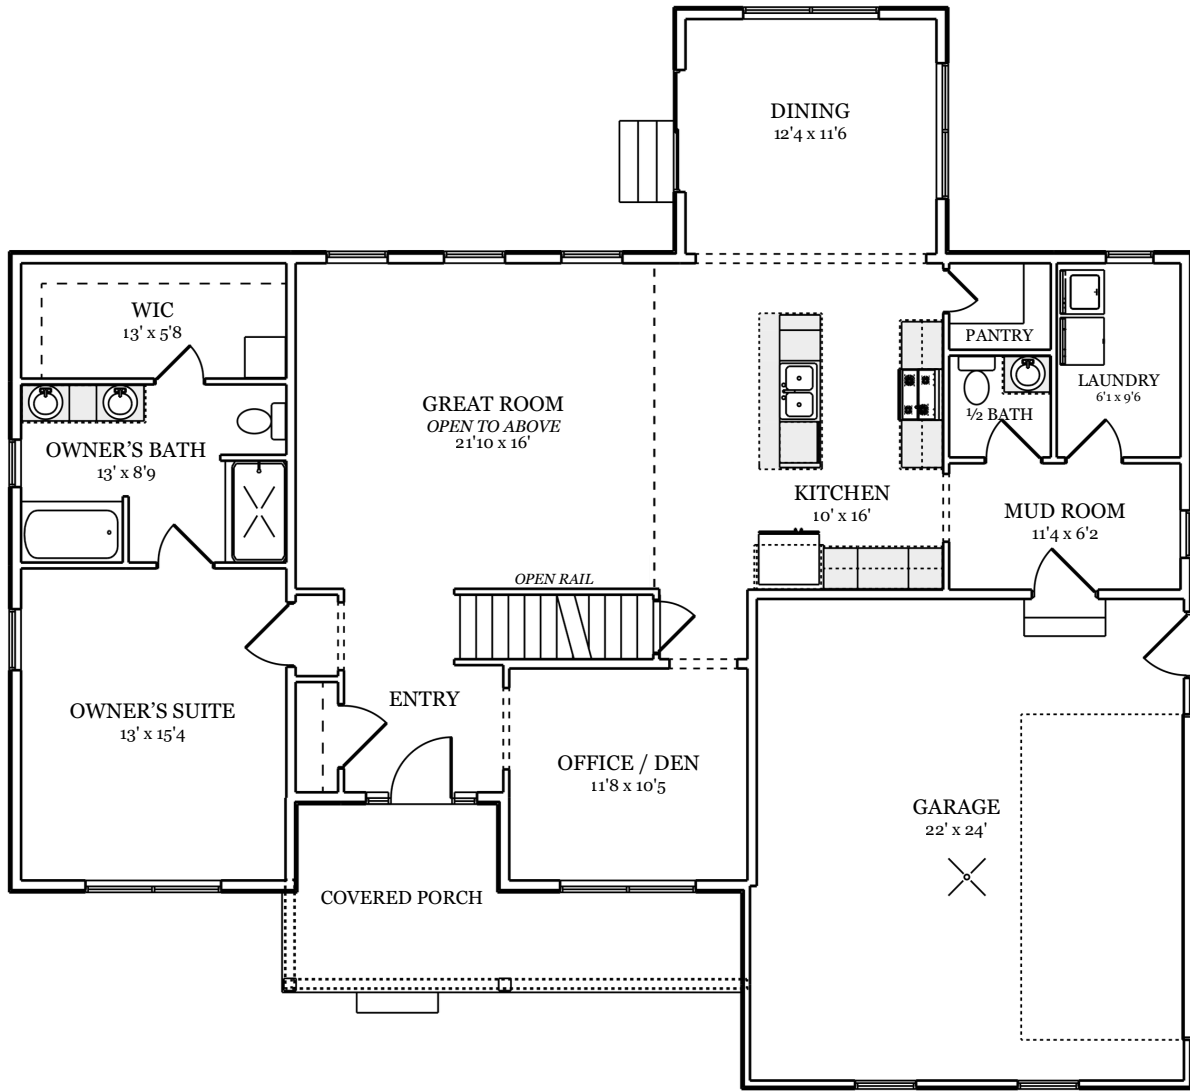

WILLIAMSBURG

Features

- 2250 Total Living Square Feet
- Main Floor: 1628 Square Feet
- Second Floor: 622 Square Feet
- 3 Bedrooms / 2 ½ Bathrooms
- Great Room & Entry Open to Above
- 2 Car Garage: 22' x 24'
- Dimensions: 58' x 53'

Main Floor

Second Floor

* Optional Upgrades