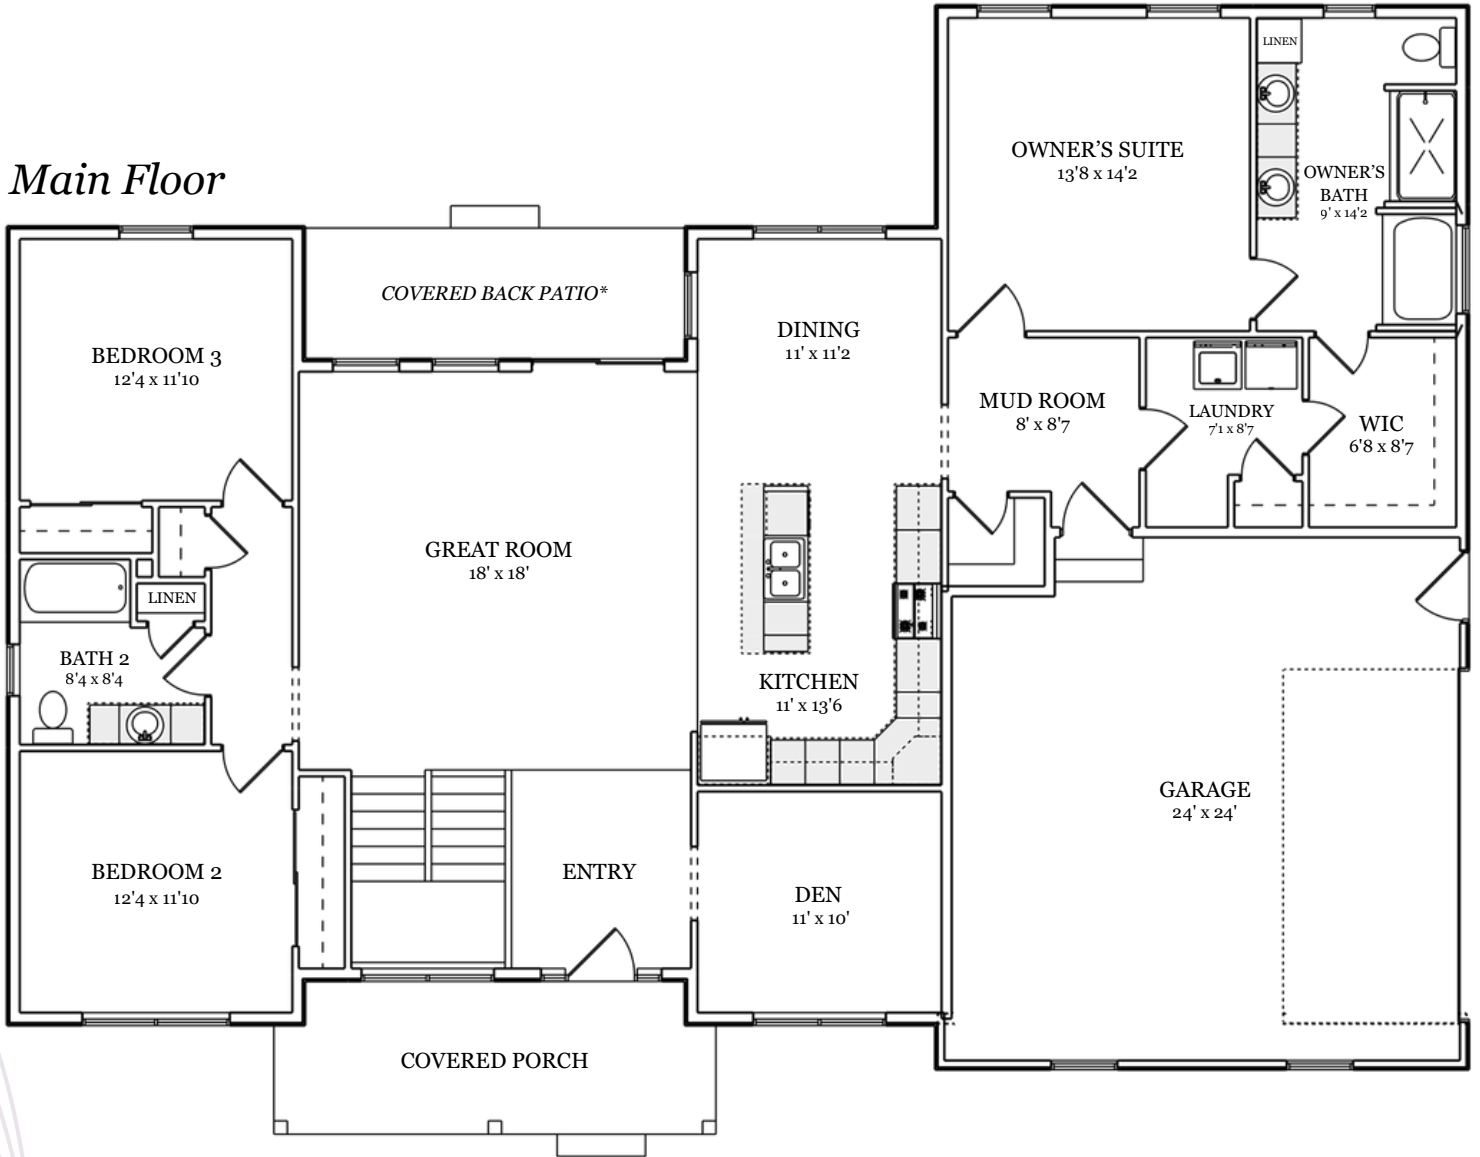

SALEM

Features

- 1976 Total Living Square Feet
- 3 Bedrooms
- 2 Bedrooms
- Optional Upgrade: Covered Back Porch
- Open Kitchen, Dining, and Great Room
- 2 Car Garage: 24' x 24'
- Dimensions: 66' x 51'

Main Floor