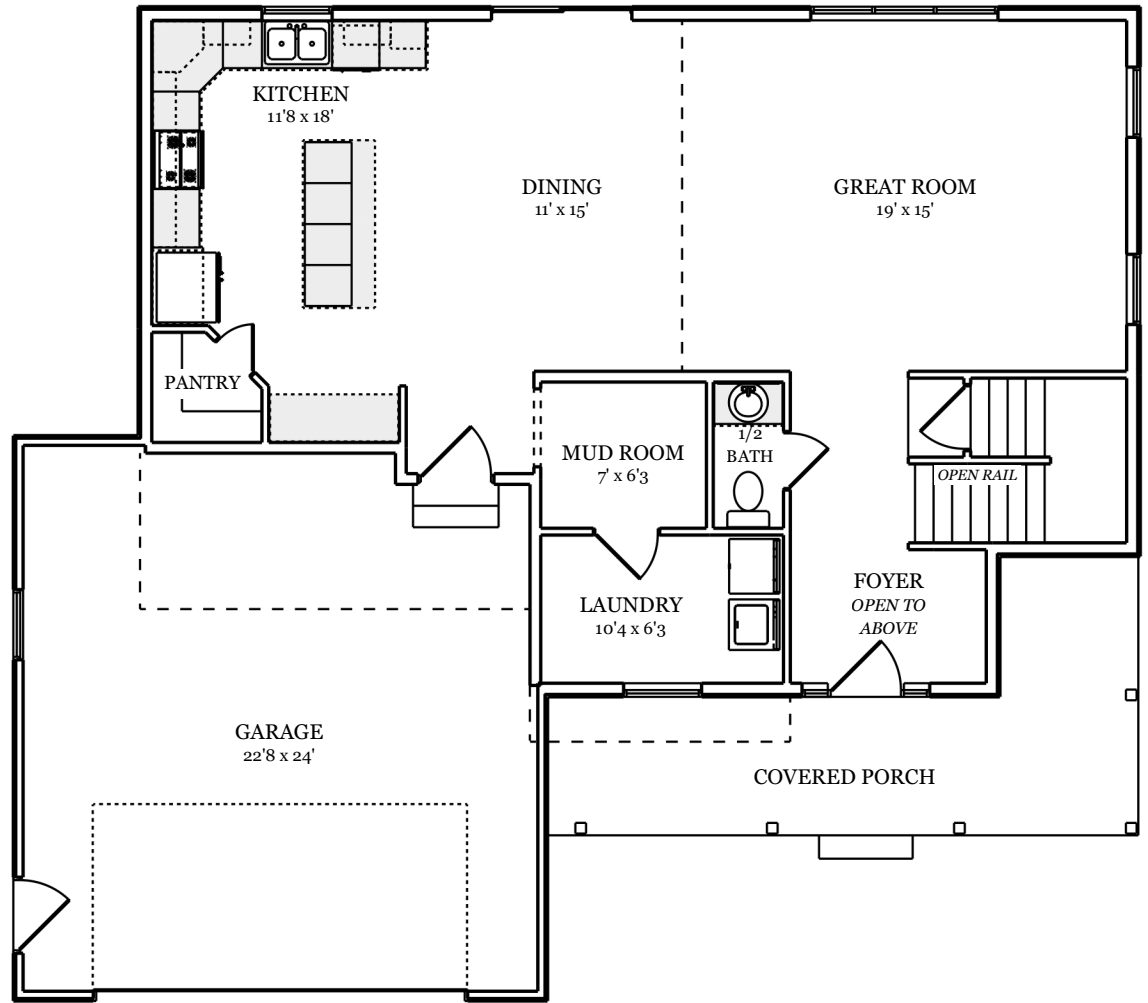

ROCHESTER

Features

- 2160 Total Living Square Feet
- Main Floor: 1051 Square Feet
- Second Floor: 1109 Square Feet
- 4 Bedrooms
- 2 ½ Bathrooms
- 2 Car Garage: 22'8 x 24'
- Dimensions: 48' x 42'4

Main Floor

Second Floor

* Optional Upgrades