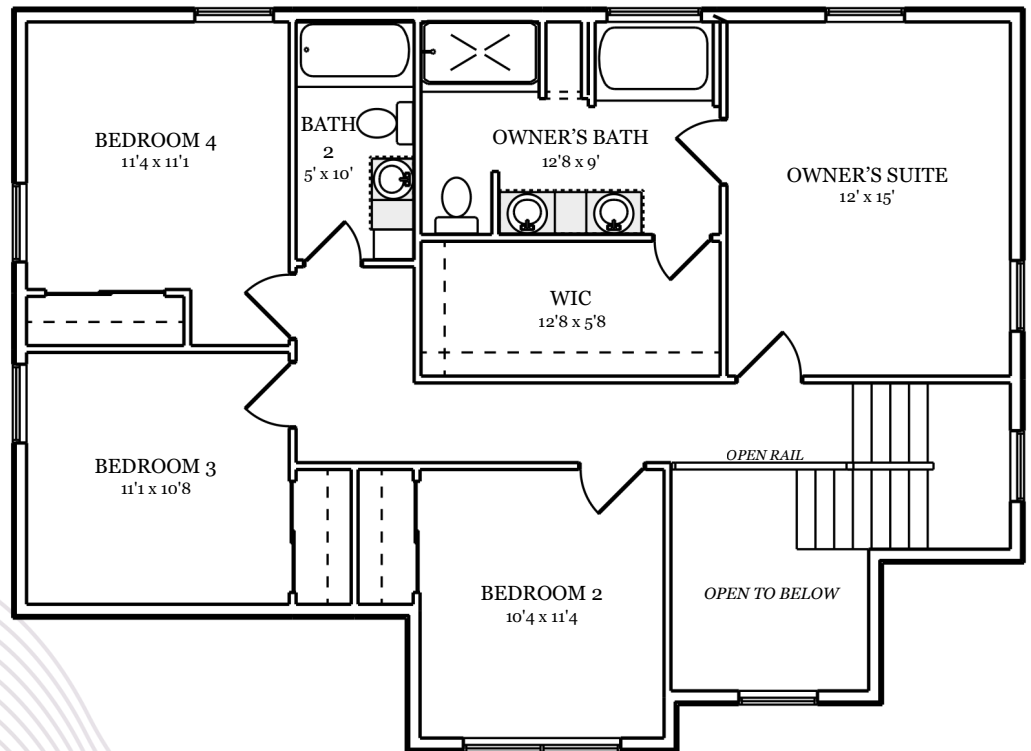

ROCHESTER

Features

- 2160 Total Living Square Feet
- Main Floor: 1051 Square Feet
- Second Floor: 1109 Square Feet
- 4 Bedrooms
- 2 ½ Bathrooms
- 2 Car Garage: 22'8 x 24'
- Dimensions: 48' x 42'4

Main Floor

Second Floor

* Optional Upgrades