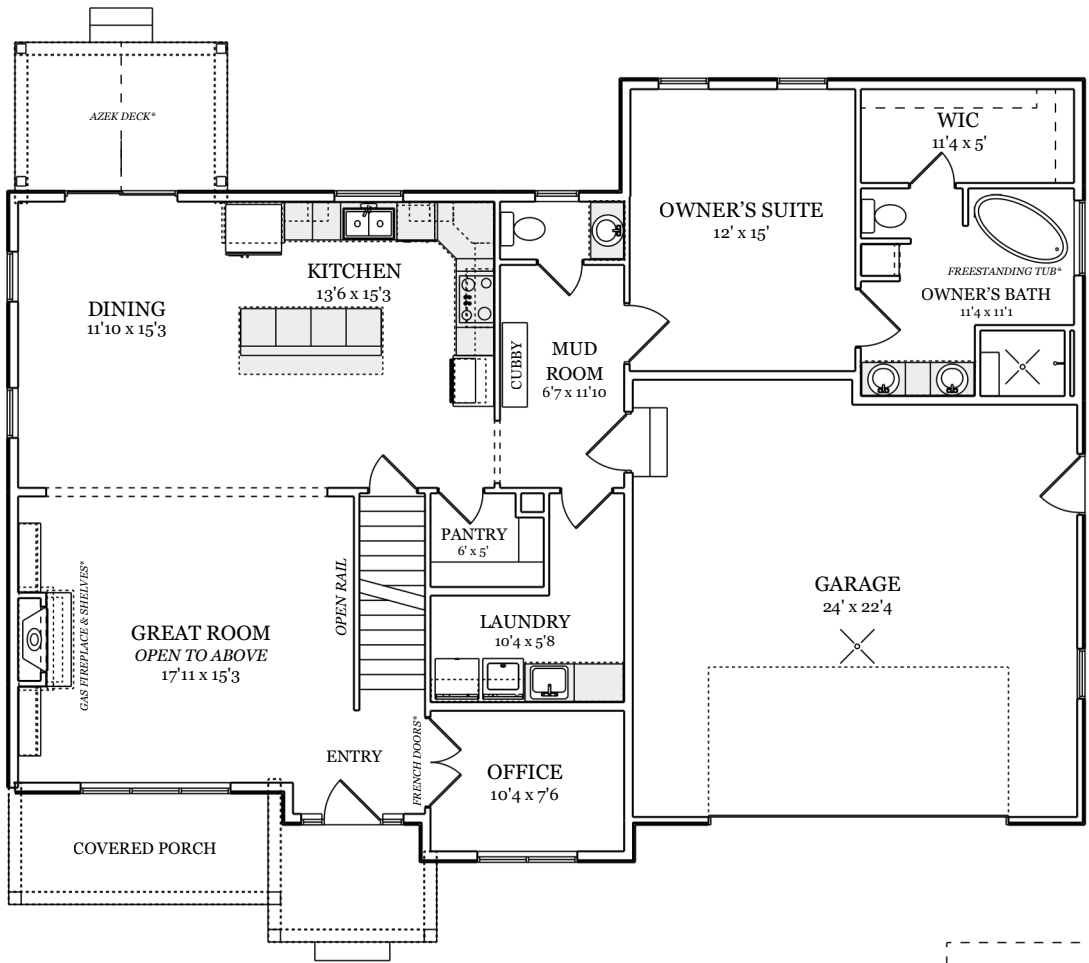

THE MILLHOUSE MANOR

Features

- 2324 Total Living Square Feet
- Main Floor: 1524 Square Feet
- Second Floor: 800 Square Feet
- 4 Bedrooms / 2 ½ Bathrooms
- Optional Upgrades: Fireplace, French Office Doors, Freestanding Tub, Azek Deck, & Built in Fireplace Cabinets
- 2 Car Garage: 24' x 22'4
- Dimensions: 57'4 x 46'

Main Floor

Second Floor

* Optional Upgrades