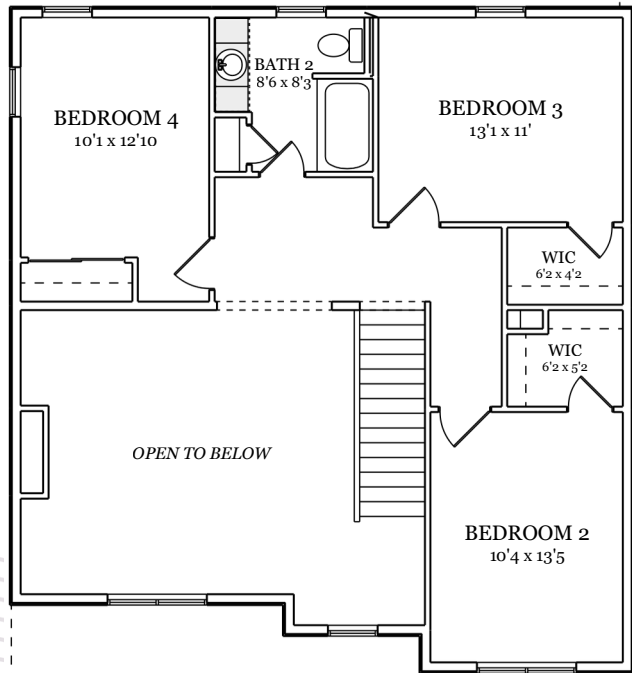

THE MILLHOUSE MANOR

Features

- 2324 Total Living Square Feet
- Main Floor: 1524 Square Feet
- Second Floor: 800 Square Feet
- 4 Bedrooms / 2 ½ Bathrooms
- Optional Upgrades: Fireplace, French Office Doors, Freestanding Tub, Azek Deck, & Built in Fireplace Cabinets
- 2 Car Garage: 24' x 22'4
- Dimensions: 57'4 x 46'

Main Floor

Second Floor

* Optional Upgrades