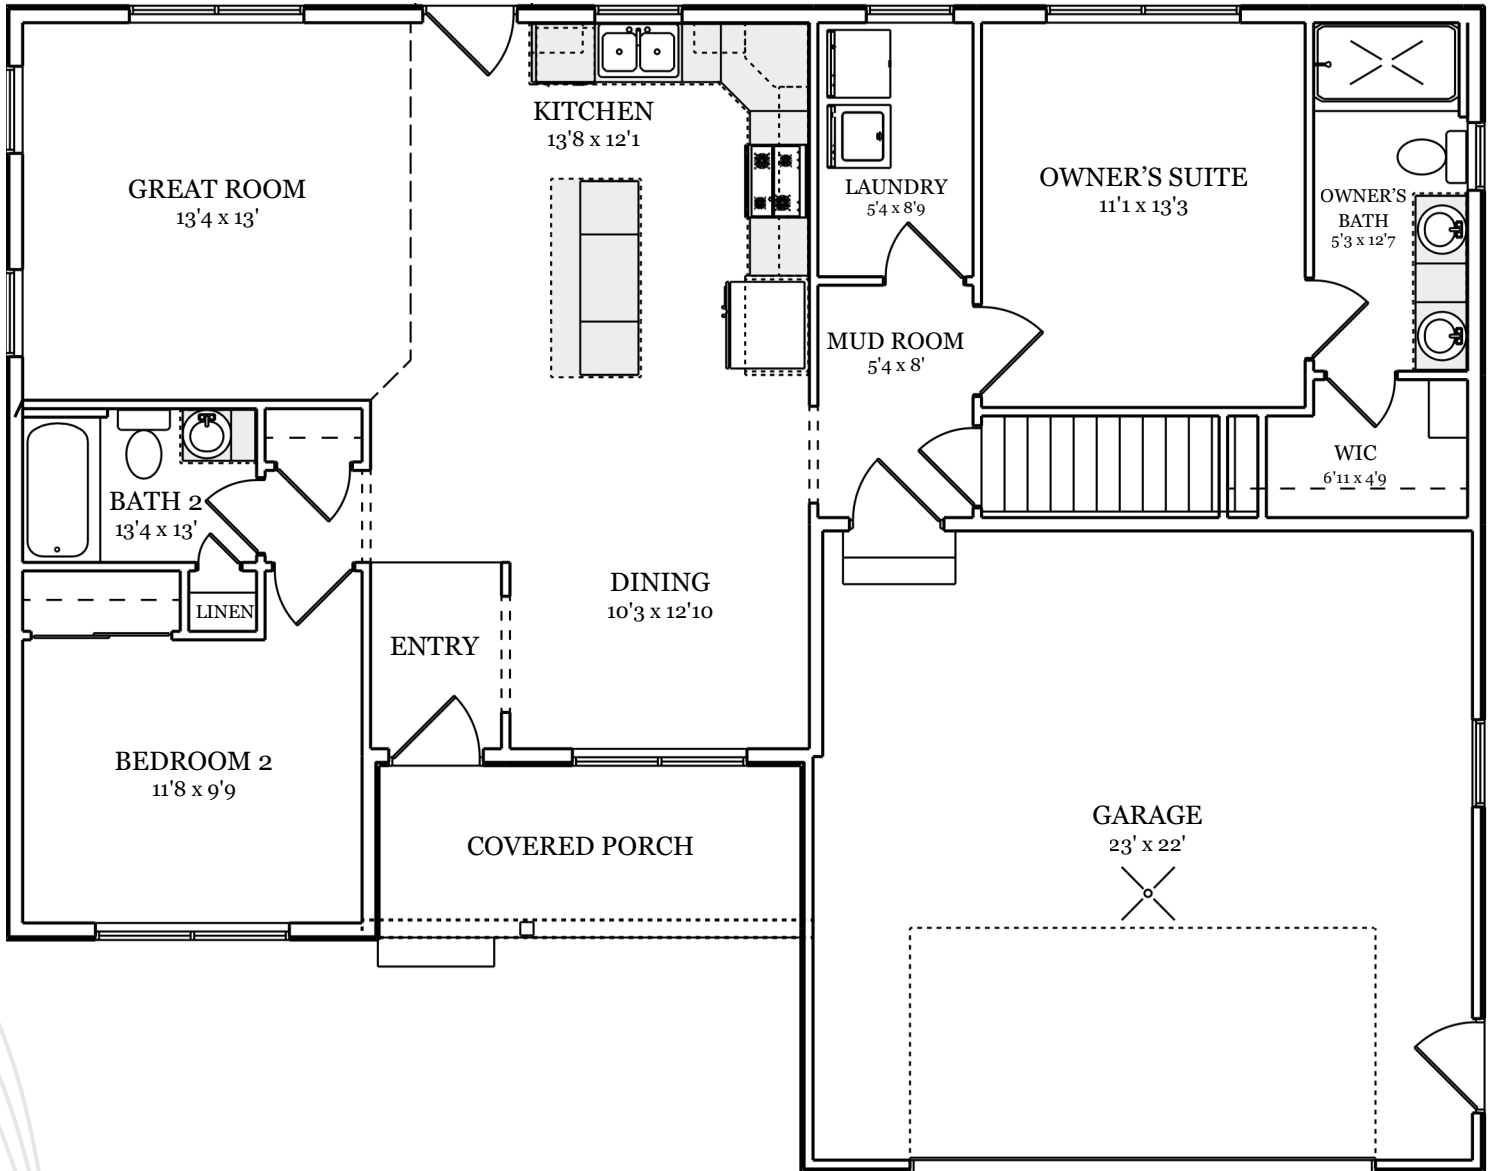

## *Features*

- 1212 Total Living Square Feet
- 2 Bedrooms
- 2 Bathrooms
- Open Kitchen, Dining, and Great Room
- Covered Porch
- 2 Car Garage: 23' x 22'
- Dimensions: 50'8 x 40'

## Main Floor

\* Optional Upgrades