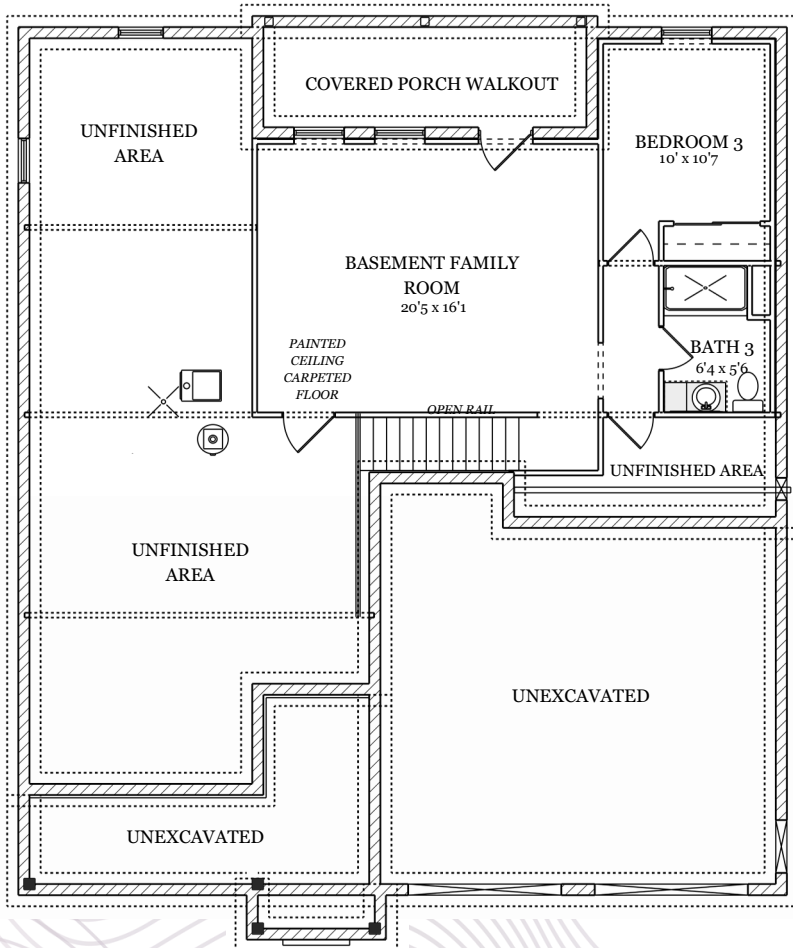

GROVEPORT

Features

- 2195 Total Living Square Feet
- Main Floor: 1549 Square Feet
- Finished Basement Space: 646 Square Feet
- 3 Bedrooms / 3 Bathrooms
- Optional Upgrade: Stepped Up Family Room Ceiling & (2) 9' x 8' Garage Doors
- 2 Car Garage: 25' x 22'
- Dimensions: 46' x 52'

Main Floor

Finished Basement Space

* Optional Upgrades