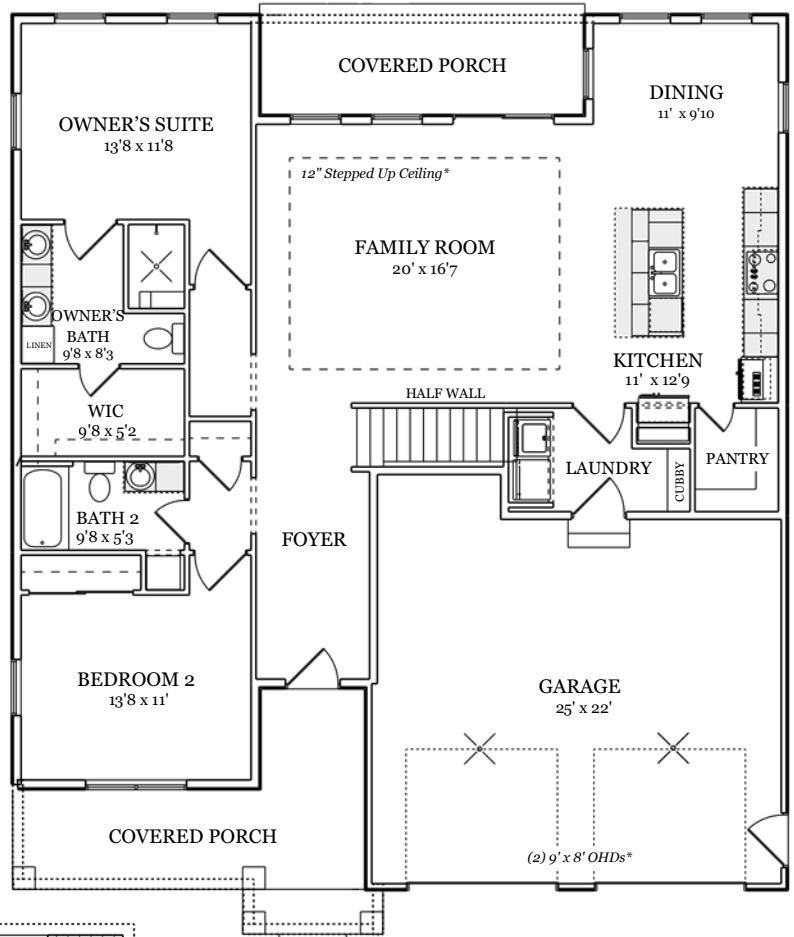

GROVEPORT

Features

- 2195 Total Living Square Feet
- Main Floor: 1549 Square Feet
- Finished Basement Space: 646 Square Feet
- 3 Bedrooms / 3 Bathrooms
- Optional Upgrade: Stepped Up Family Room Ceiling & (2) 9' x 8' Garage Doors
- 2 Car Garage: 25' x 22'
- Dimensions: 46' x 52'

Main Floor

Finished Basement Space

* Optional Upgrades