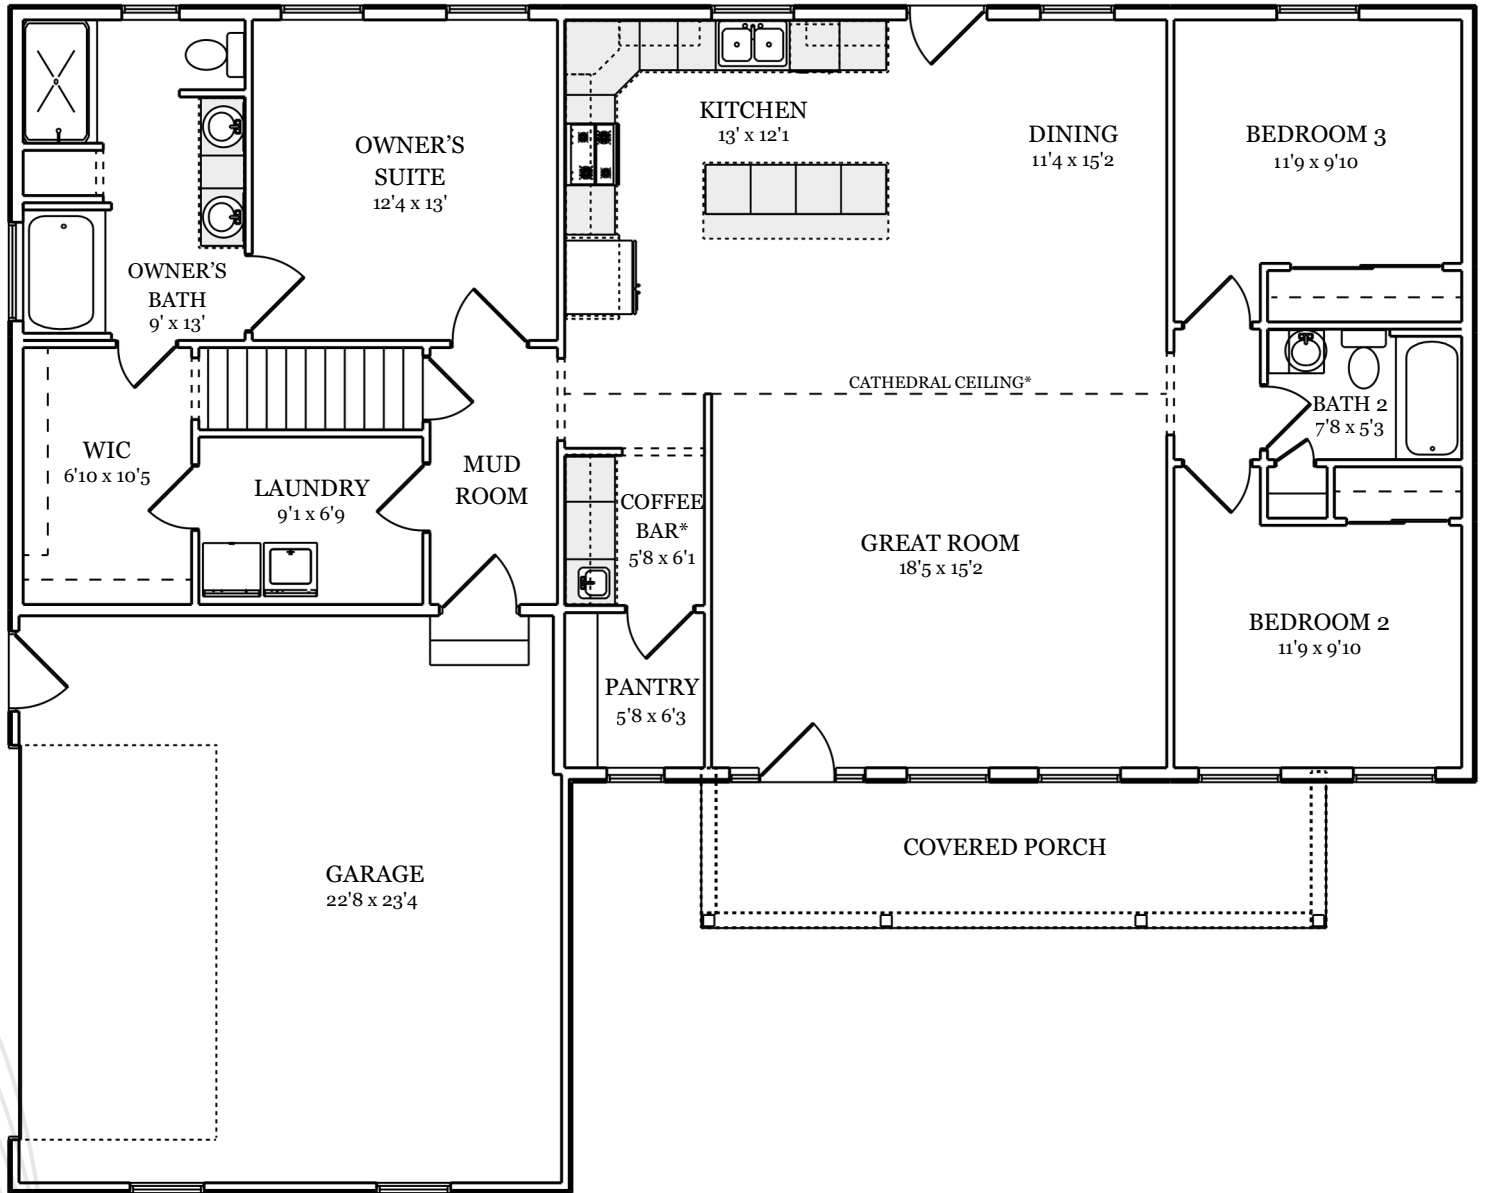

FRANKLIN

Features

- 1712 Total Living Square Feet
- 3 Bedrooms
- 2 Bathrooms
- Optional Upgrades: Coffee Bar & Cathedral Ceiling
- Open Kitchen, Dining, and Great Room
- 2 Car Garage: 22'8 x 23'4
- Dimensions: 59'4 x 48'

Main Floor

* Optional Upgrades