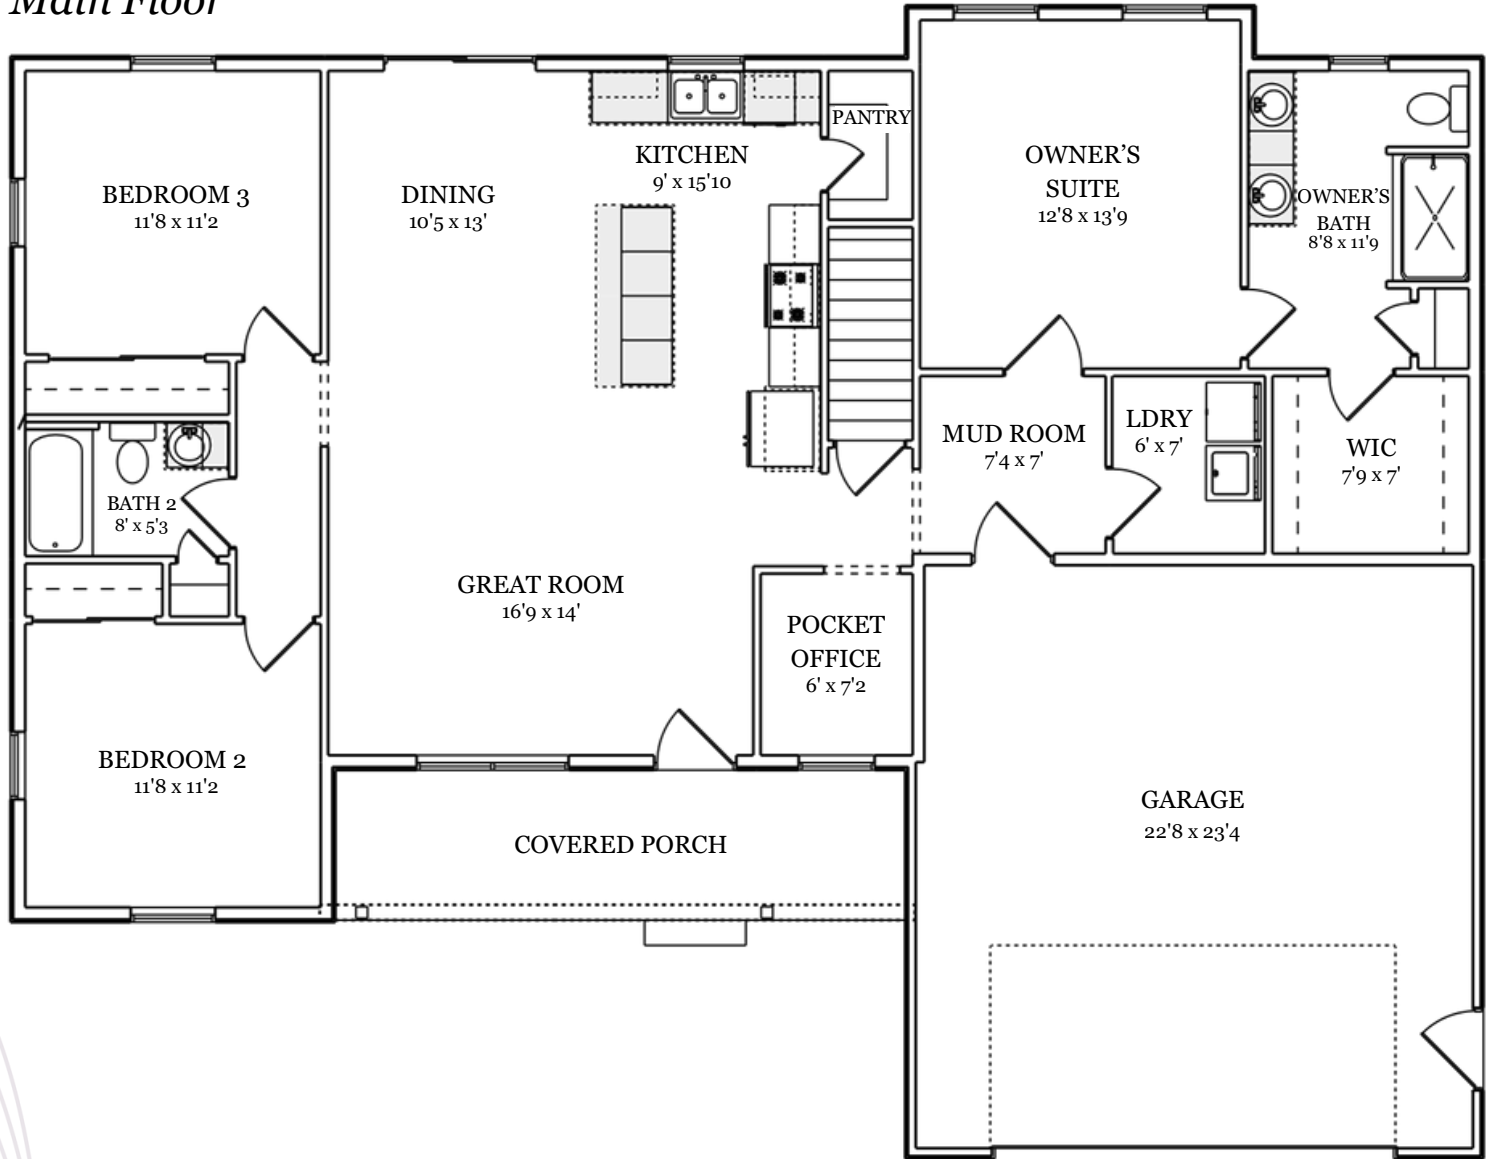

EDISON

Features

- 1551 Total Living Square Feet
- 3 Bedrooms
- 2 Bathrooms
- Open Kitchen, Dining, and Great Room
- Pocket Office
- 2 Car Garage: 22'8 x 23'4
- Dimensions: 58' x 45'4

Main Floor

* Optional Upgrades