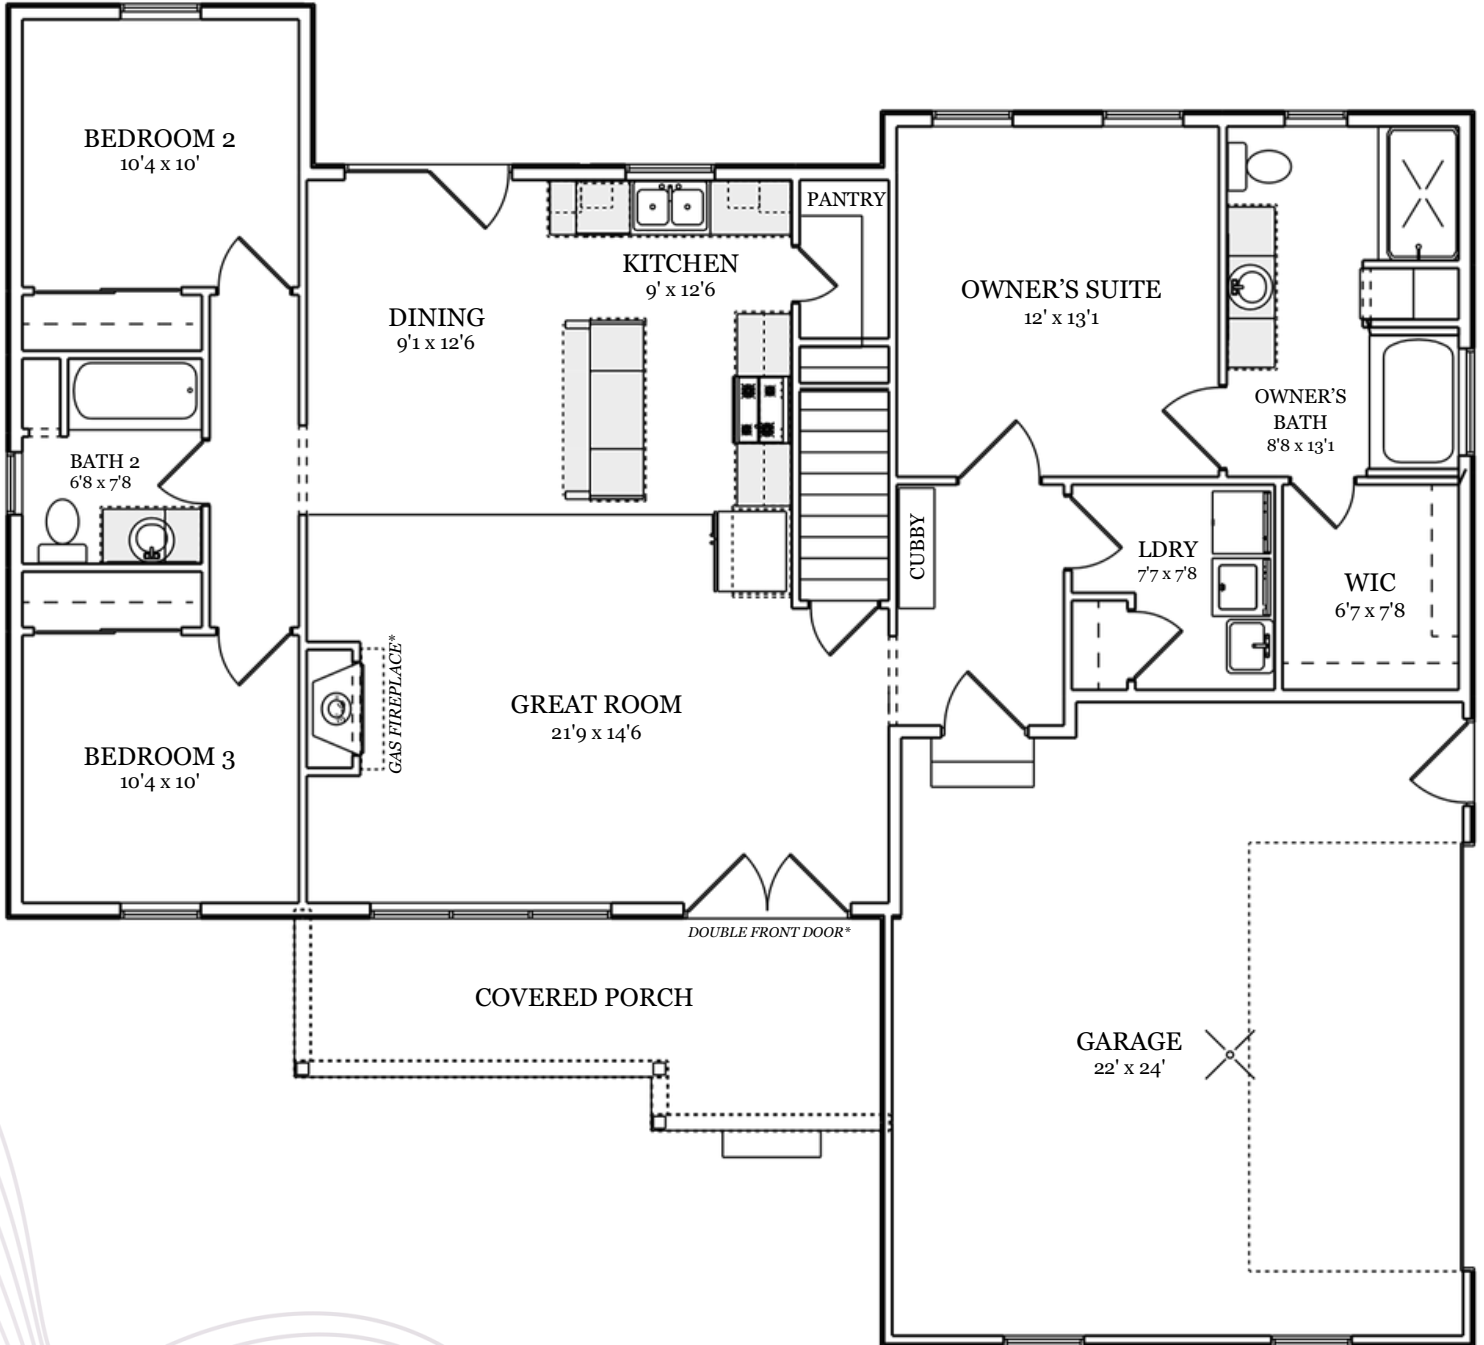

BERKLEY

Features

- 1481 Total Living Square Feet
- 3 Bedrooms
- 2 Bathrooms
- Optional Upgrades: Gas Fireplace & Double Front Door
- Open Kitchen, Dining, & Great Room
- 2 Car Garage: 22' x 24'
- Dimensions: 54'8 x 50'

Main Floor

* Optional Additions