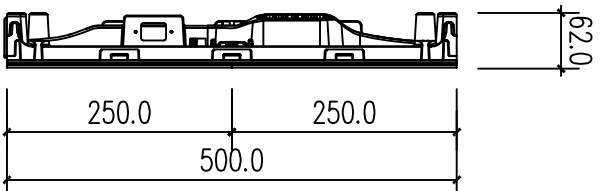

500x500 straight cabinet

Project Name	LED electronic display screen project	
Drawing Name		
MS series product outline drawings		
Sheet No	FA01	
Project Number	2023XXXX	unit mm
Designed By	Allan	
Draw Chart	Allan	
Revision By		
Checked By		
Phase	FA	
Drawing Date	2023-9-25	
Scale	1:8	
REVISIONS	V1.0	