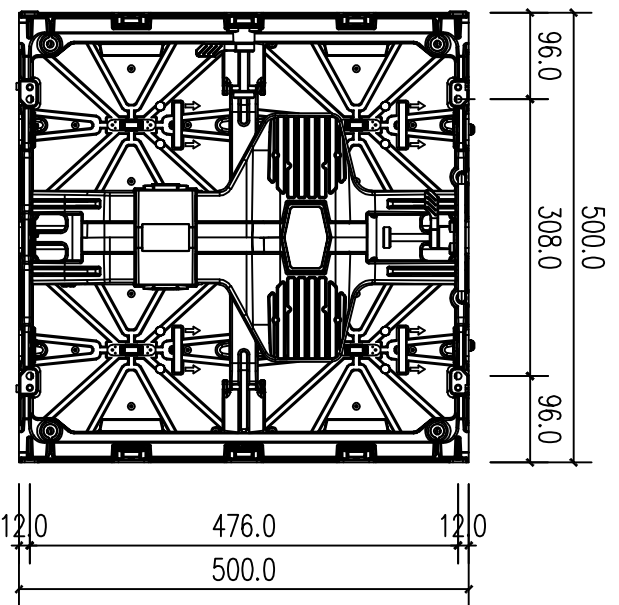

500x500 straight cabinet

Project Name	LED electronic display screen project	
Drawing Name		
MS series product outline drawings		
Sheet No	FA01	
Project Number	2023XXXX	unit mm
Designed By	Allan	
Draw Chart	Allan	
Revision By		
Checked By		
Phase	FA	
Drawing Date	2023-9-25	
Scale	1:8	
REVISIONS	V1.0	