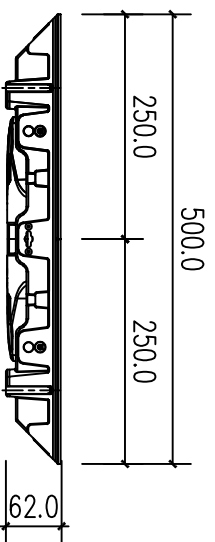

The copyright of this design to the company, without written approval shall not be free to use any part of reproduction. Not to measure the proportion of this figure, all are subject to figures in the drawing. Contractor must be in the factory check digital standards shown in figure, if found any contradiction, shall immediately notify the designer, must be approved by the relevant departments for approval before construction, otherwise advise and all consequences are part of the design.

500x500 straight cabinet

Project Name	LED electronic display screen project	
Drawing Name		
MS series product outline drawings		
Sheet No	FA01	
Project Number	2023XXXX	unit mm
Designed By	Allan	
Draw Chart	Allan	
Revision By		
Checked By		
Phase	FA	
Drawing Date	2023-9-25	
Scale	1:8	
REVISIONS	V1.0	