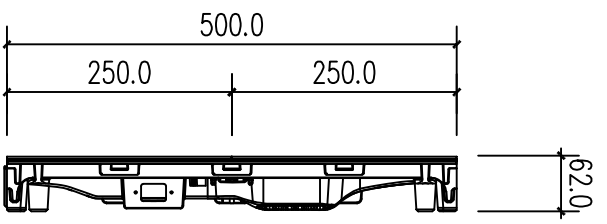

500x500 straight cabinet

Project Name	LED electronic display screen project	
Drawing Name		
MS series product outline drawings		
Sheet No	FA01	
Project Number	2023XXXX	unit mm
Designed By	Allan	
Draw Chart	Allan	
Revision By		
Checked By		
Phase	FA	
Drawing Date	2023-9-25	
Scale	1:8	
REVISIONS	V1.0	