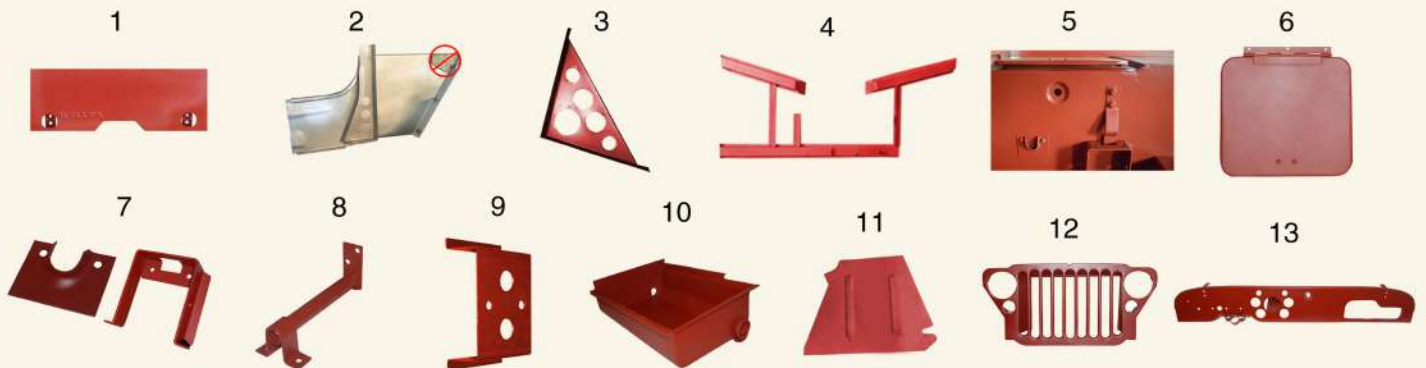

Features

1	"WILLYS" Script Tailpanel
2	No Corner Cowl Reinforcement
3	Square Firewall Bracing
4	Early Style Floor Hat Channels
5	Round Toolbox Lock Indent
6	Flat Tool Box Lid
7	Willys Style Rear Seat Bracket
8	Willys Style Rear Footrests
9	Vertical Taillight Mount
10	Round Fuel Tank Sump
11	Reinforcing Ribs on Glovebox Floor
12	Pressed Steel Grille
13	Glove Box